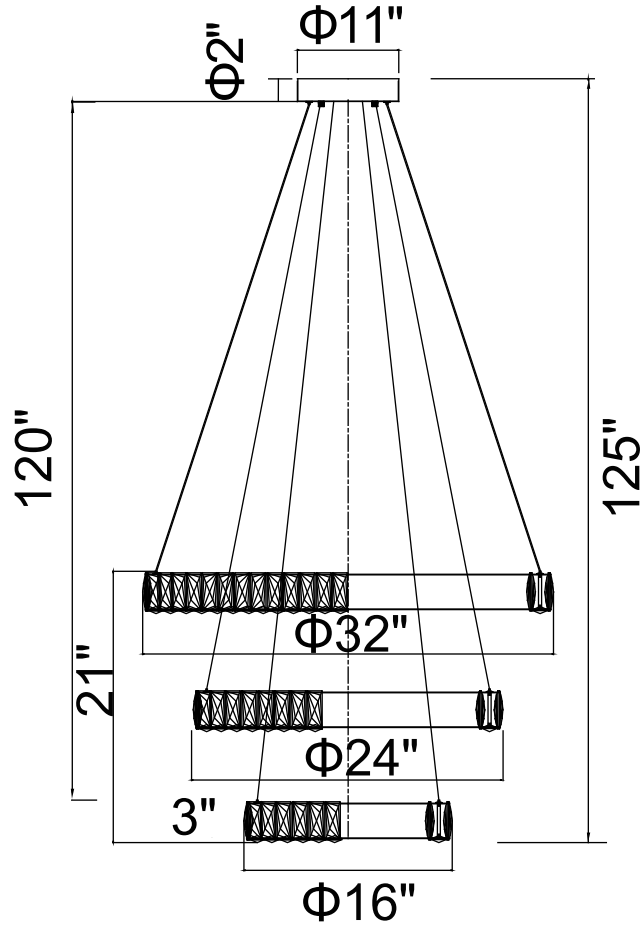

PROJECT: _____
 FIXTURE TYPE: _____
 LOCATION: _____
 CONTACT/PHONE: _____

Item	1044P32-601-R-3C	Shade Color	-----	Lumens	7280
Collection	MADELINE	Min Assembled Height	35"	Light Source	Integrated LED
Category	Chandelier	Max Assembled Height	125"	Bulb Info.	140 W
Finish	Chrome	Width	32"	Included	Yes
Glass	-----	Length	-----	Dimmable	Yes
Crystal	Clear	Extension Wall Mounts	-----	Colour Temp	4000K
Acrylic	-----	Input	120V AC,60HZ,AC	Weight	59.4 Lbs