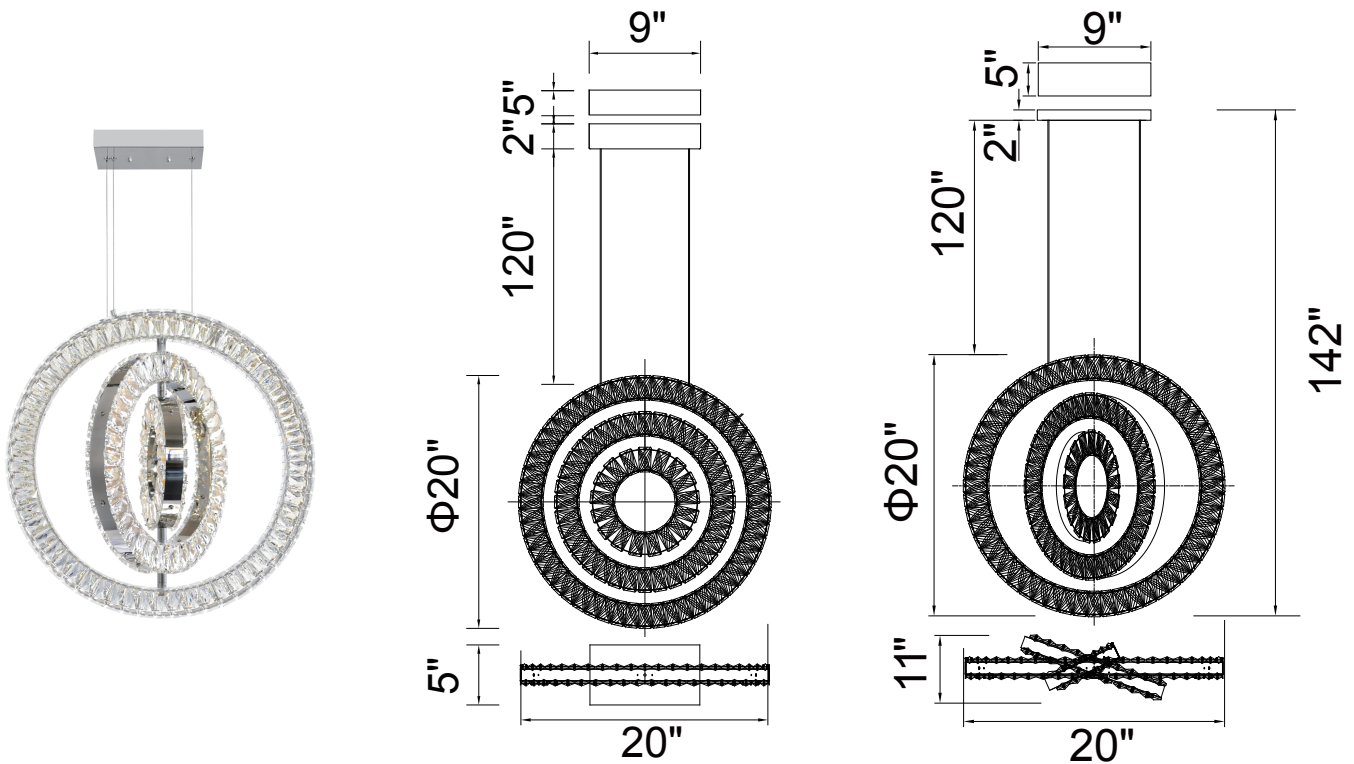

PROJECT: \_\_\_\_\_  
 FIXTURE TYPE: \_\_\_\_\_  
 LOCATION: \_\_\_\_\_  
 CONTACT/PHONE: \_\_\_\_\_

Item	1046P20-3-601
Collection	CELINA
Category	Chandelier
Finish	Chrome
Glass	-----
Crystal	Clear
Acrylic	-----

Shade Color	-----
Min Assembled Height	22"
Max Assembled Height	142"
Width	20"
Length	-----
Extension Wall Mounts	-----
Input	120V AC,60HZ,AC

Lumens	2600
Light Source	Integrated LED
Bulb Info.	50 W
Included	Yes
Dimmable	Yes
Colour Temp	4000K
Weight	20.5 Lbs