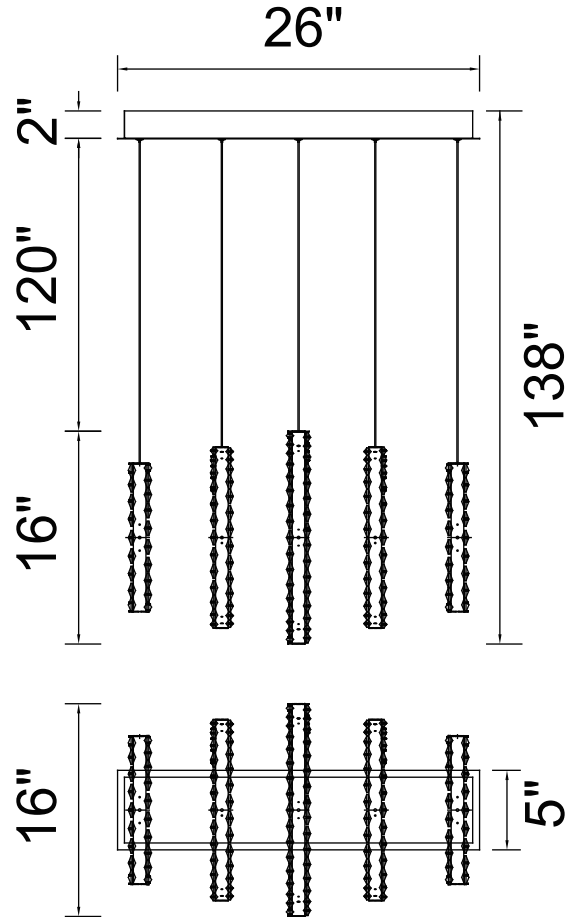

PROJECT: _____
 FIXTURE TYPE: _____
 LOCATION: _____
 CONTACT/PHONE: _____

Item	1046P26-5-601-RC
Collection	CELINA
Category	Chandelier
Finish	Chrome
Glass	-----
Crystal	Clear
Acrylic	-----

Shade Color	-----
Min Assembled Height	18"
Max Assembled Height	138"
Width	26"
Length	16"
Extension Wall Mounts	-----
Input	120V AC,60HZ,AC

Lumens	3900
Light Source	Integrated LED
Bulb Info.	75 W
Included	Yes
Dimmable	Yes
Colour Temp	4000K
Weight	26.4 Lbs

CWI Lighting
 140 Steelcase Rd W
 Markham, ON L3R 3J9
 Canada

CWI Lighting
 295 Fire Tower Dr
 Tonawanda, NY 14150
 USA