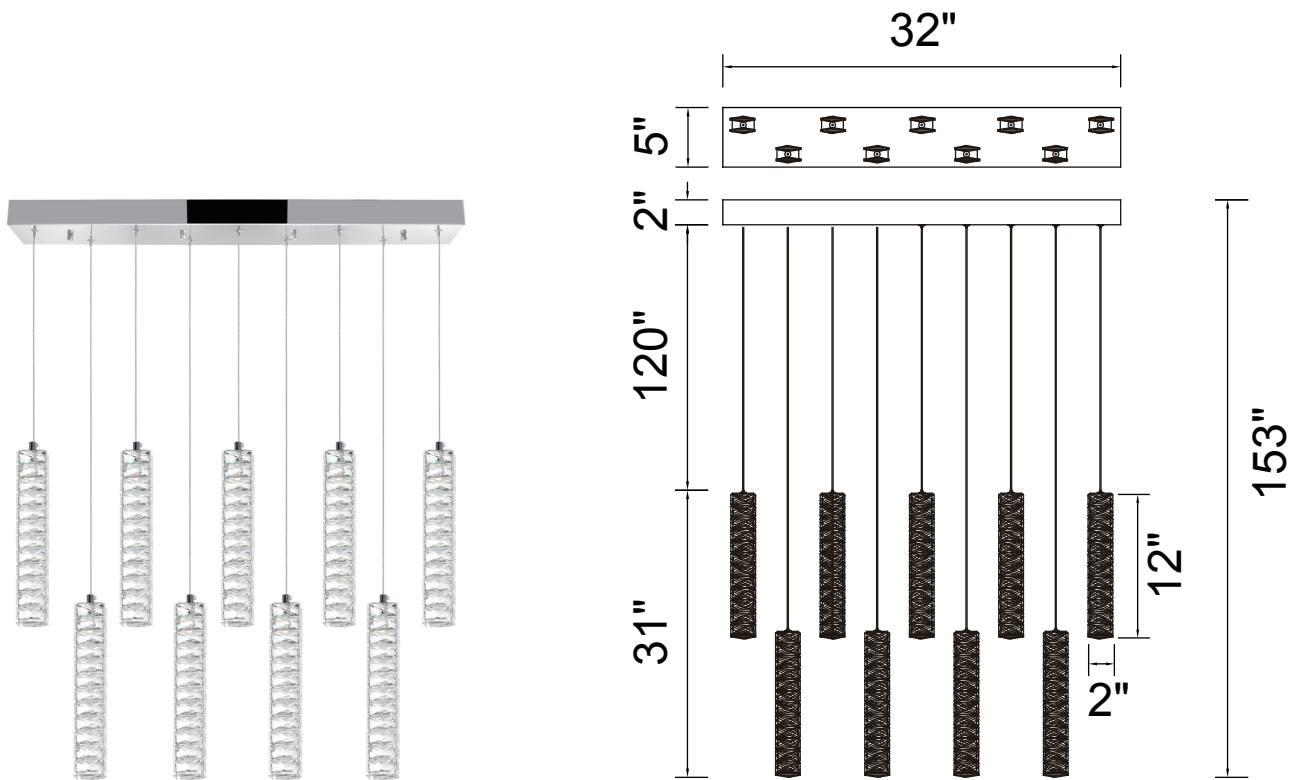

PROJECT: _____
 FIXTURE TYPE: _____
 LOCATION: _____
 CONTACT/PHONE: _____

Item	1046P32-9-601-RC
Collection	CELINA
Category	Chandelier
Finish	Chrome
Glass	-----
Crystal	Clear
Acrylic	-----

Shade Color	-----
Min Assembled Height	33"
Max Assembled Height	153"
Width	32"
Length	5"
Extension Wall Mounts	-----
Input	120V AC,60HZ,AC

Lumens	3120
Light Source	Integrated LED
Bulb Info.	60 W
Included	Yes
Dimmable	Yes
Colour Temp	4000K
Weight	20.28 Lbs

CWI Lighting
 140 Steelcase Rd W
 Markham, ON L3R 3J9
 Canada

CWI Lighting
 295 Fire Tower Dr
 Tonawanda, NY 14150
 USA