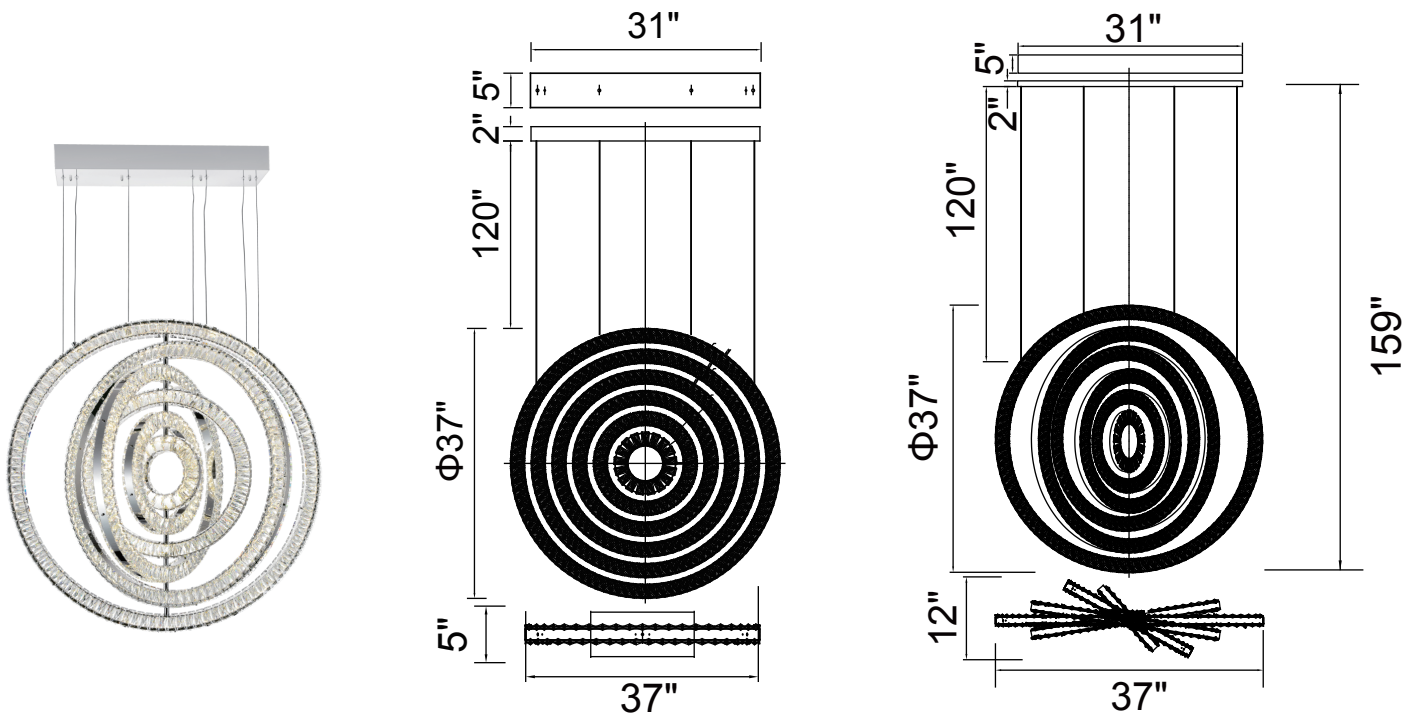

PROJECT: _____
 FIXTURE TYPE: _____
 LOCATION: _____
 CONTACT/PHONE: _____

Item	1046P37-6-601
Collection	CELINA
Category	Chandelier
Finish	Chrome
Glass	-----
Crystal	Clear
Acrylic	-----

Shade Color	-----
Min Assembled Height	40"
Max Assembled Height	160"
Width	37"
Length	-----
Extension Wall Mounts	-----
Input	120V AC,60HZ,AC

Lumens	7800
Light Source	Integrated LED
Bulb Info.	150 W
Included	Yes
Dimmable	Yes
Colour Temp	4000K
Weight	90.39 Lbs

CWI Lighting
 140 Steelcase Rd W
 Markham, ON L3R 3J9
 Canada

CWI Lighting
 295 Fire Tower Dr
 Tonawanda, NY 14150
 USA