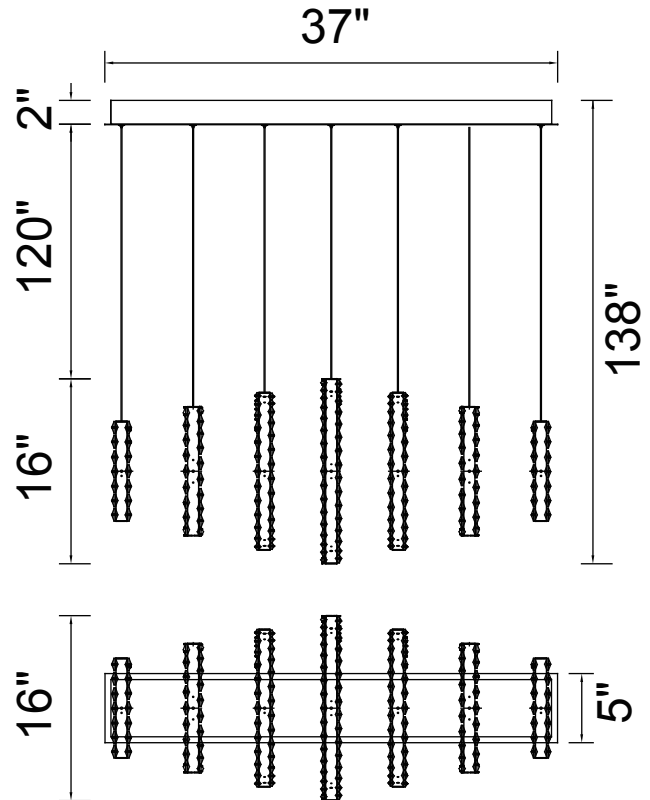

PROJECT: _____
 FIXTURE TYPE: _____
 LOCATION: _____
 CONTACT/PHONE: _____

Item	1046P37-7-601-RC
Collection	CELINA
Category	Chandelier
Finish	Chrome
Glass	-----
Crystal	Clear
Acrylic	-----

Shade Color	-----
Min Assembled Height	18"
Max Assembled Height	138"
Width	37"
Length	16"
Extension Wall Mounts	-----
Input	120V AC,60HZ,AC

Lumens	5200
Light Source	Integrated LED
Bulb Info.	100 W
Included	Yes
Dimmable	Yes
Colour Temp	4000K
Weight	38.58 Lbs

CWI Lighting
 140 Steelcase Rd W
 Markham, ON L3R 3J9
 Canada

CWI Lighting
 295 Fire Tower Dr
 Tonawanda, NY 14150
 USA