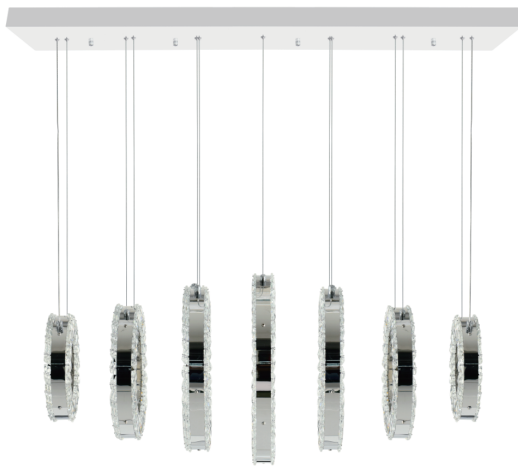

PROJECT: _____
 FIXTURE TYPE: _____
 LOCATION: _____
 CONTACT/PHONE: _____

Item	1046P37-7-601-RC
Collection	CELINA
Category	Chandelier
Finish	Chrome
Glass	-----
Crystal	Clear
Acrylic	-----

Shade Color	-----
Min Assembled Height	18"
Max Assembled Height	138"
Width	37"
Length	16"
Extension Wall Mounts	-----
Input	120V AC,60HZ,AC

Lumens	5200
Light Source	Integrated LED
Bulb Info.	100 W
Included	Yes
Dimmable	Yes
Colour Temp	4000K
Weight	38.58 Lbs

CWI Lighting
 140 Steelcase Rd W
 Markham, ON L3R 3J9
 Canada

CWI Lighting
 295 Fire Tower Dr
 Tonawanda, NY 14150
 USA