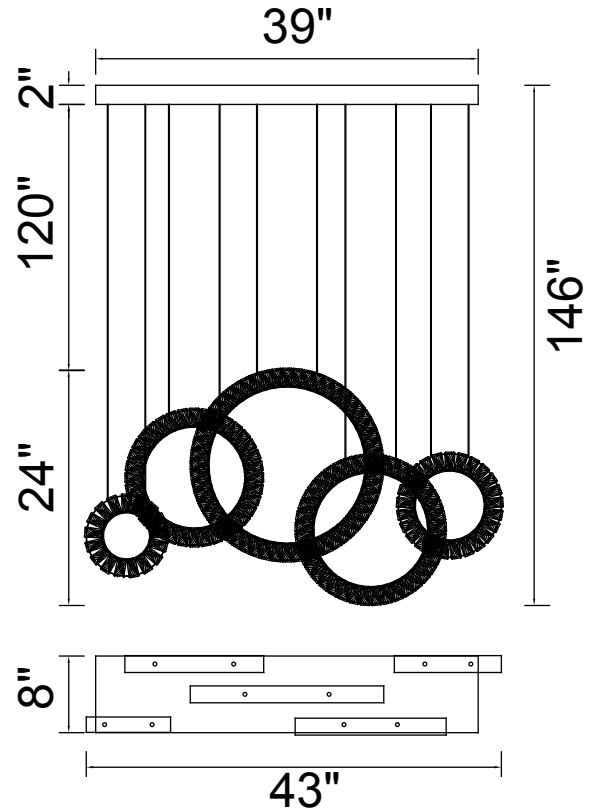

PROJECT: _____
 FIXTURE TYPE: _____
 LOCATION: _____
 CONTACT/PHONE: _____

Item	1046P43-5-601-RC
Collection	CELINA
Category	Chandelier
Finish	Chrome
Glass	-----
Crystal	Clear
Acrylic	-----

Shade Color	-----
Min Assembled Height	26"
Max Assembled Height	146"
Width	43"
Length	8"
Extension Wall Mounts	-----
Input	120V AC,60HZ,AC

Lumens	3640
Light Source	Integrated LED
Bulb Info.	70 W
Included	Yes
Dimmable	Yes
Colour Temp	4000K
Weight	44.09 Lbs

CWI Lighting
 140 Steelcase Rd W
 Markham, ON L3R 3J9
 Canada

CWI Lighting
 295 Fire Tower Dr
 Tonawanda, NY 14150
 USA