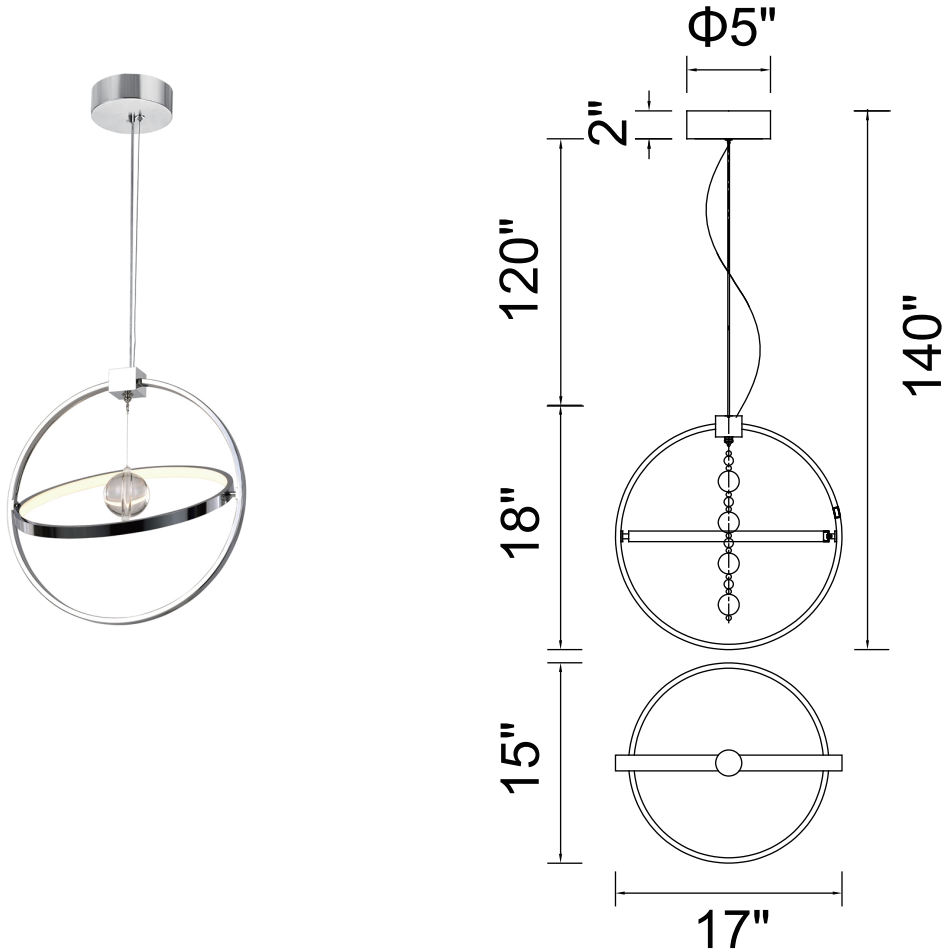

PROJECT: _____
 FIXTURE TYPE: _____
 LOCATION: _____
 CONTACT/PHONE: _____

Item	1054P17-601	Shade Color	-----	Lumens	624
Collection	COLETTE	Min Assembled Height	20"	Light Source	Integrated LED
Category	Chandelier	Max Assembled Height	140"	Bulb Info.	12 W
Finish	Chrome	Width	17"	Included	Yes
Glass	-----	Length	-----	Dimmable	Yes
Crystal	Clear	Extension Wall Mounts	-----	Colour Temp	3000K
Acrylic	-----	Input	120V AC,60HZ,AC	Weight	6.61 Lbs