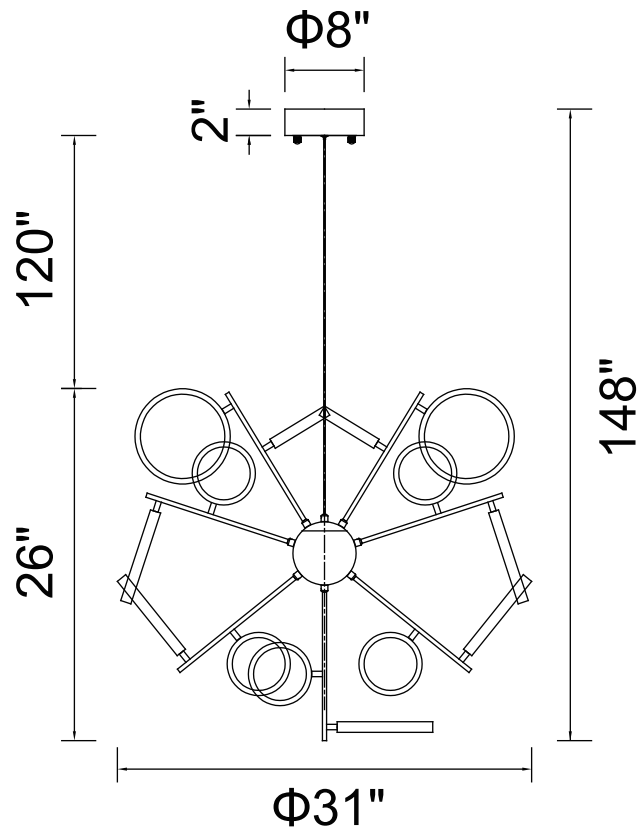

PROJECT: _____
 FIXTURE TYPE: _____
 LOCATION: _____
 CONTACT/PHONE: _____

Item	1054P31-601
Collection	COLETTE
Category	Chandelier
Finish	Chrome
Glass	-----
Crystal	-----
Acrylic	-----

Shade Color	-----
Min Assembled Height	28"
Max Assembled Height	148"
Width	31"
Length	-----
Extension Wall Mounts	-----
Input	120V AC,60HZ,AC

Lumens	4940
Light Source	Integrated LED
Bulb Info.	95 W
Included	Yes
Dimmable	Yes
Colour Temp	3000K
Weight	15.3 Lbs

CWI Lighting
 140 Steelcase Rd W
 Markham, ON L3R 3J9
 Canada

CWI Lighting
 295 Fire Tower Dr
 Tonawanda, NY 14150
 USA