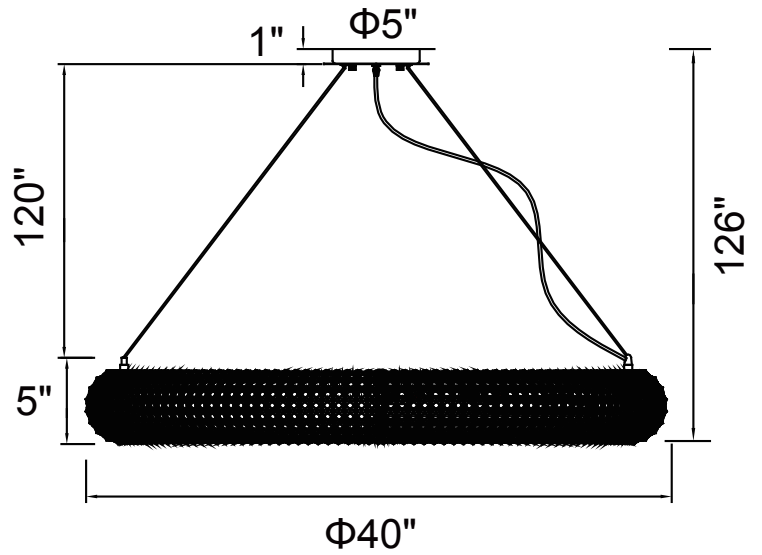

PROJECT: _____
 FIXTURE TYPE: _____
 LOCATION: _____
 CONTACT/PHONE: _____

Item	1057P40-16-601	Shade Color	-----	Lumens	-----
Collection	VERONIQUE	Min Assembled Height	18"	Light Source	G9
Category	Chandelier	Max Assembled Height	126"	Bulb Info.	16 x 40W
Finish	Chrome	Width	40"	Included	-----
Glass	-----	Length	-----	Dimmable	Yes
Crystal	Clear	Extension Wall Mounts	-----	Colour Temp	-----
Acrylic	-----	Input	120V AC,60HZ,AC	Weight	42.3 Lbs