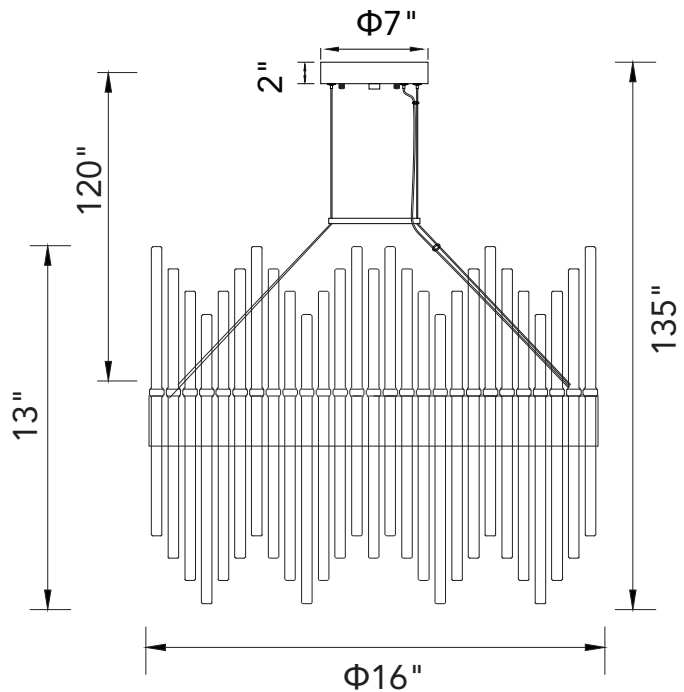

PROJECT: \_\_\_\_\_  
 FIXTURE TYPE: \_\_\_\_\_  
 LOCATION: \_\_\_\_\_  
 CONTACT/PHONE: \_\_\_\_\_

Item	1063P16-169
Collection	GENEVIEVE
Category	Chandelier
Finish	Medallion Gold
Glass	-----
Crystal	Clear
Acrylic	-----

Shade Color	-----
Min Assembled Height	27"
Max Assembled Height	135"
Width	16"
Length	-----
Extension Wall Mounts	-----
Input	120V AC,60HZ,AC

Lumens	1820
Light Source	Integrated LED
Bulb Info.	35W
Included	Yes
Dimmable	Yes
Colour Temp	3000K
Weight	19.18 Lbs