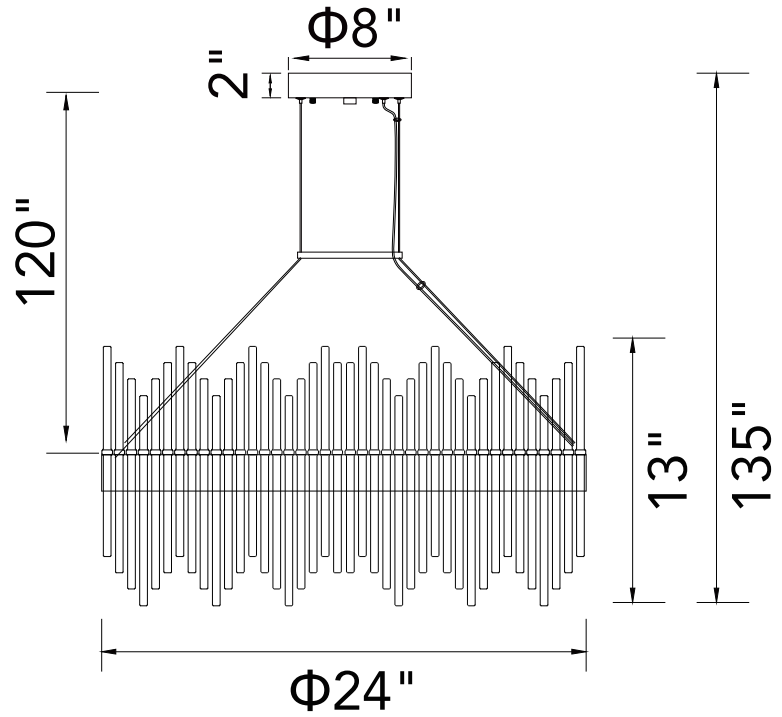

PROJECT: \_\_\_\_\_  
 FIXTURE TYPE: \_\_\_\_\_  
 LOCATION: \_\_\_\_\_  
 CONTACT/PHONE: \_\_\_\_\_

|            |                |
|------------|----------------|
| Item       | 1063P24-169    |
| Collection | GENEVIEVE      |
| Category   | Chandelier     |
| Finish     | Medallion Gold |
| Glass      | -----          |
| Crystal    | Clear          |
| Acrylic    | -----          |

|                       |                 |
|-----------------------|-----------------|
| Shade Color           | -----           |
| Min Assembled Height  | 27"             |
| Max Assembled Height  | 135"            |
| Width                 | 24"             |
| Length                | -----           |
| Extension Wall Mounts | -----           |
| Input                 | 120V AC,60HZ,AC |

|              |                |
|--------------|----------------|
| Lumens       | 2600           |
| Light Source | Integrated LED |
| Bulb Info.   | 50W            |
| Included     | Yes            |
| Dimmable     | Yes            |
| Colour Temp  | 3000K          |
| Weight       | 32.41 Lbs      |