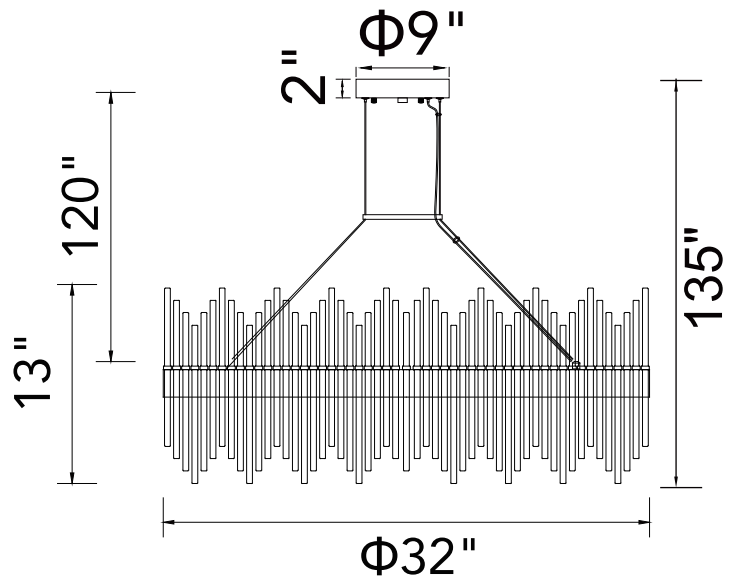

PROJECT: _____
 FIXTURE TYPE: _____
 LOCATION: _____
 CONTACT/PHONE: _____

| | |
|------------|----------------|
| Item | 1063P32-169 |
| Collection | GENEVIEVE |
| Category | Chandelier |
| Finish | Medallion Gold |
| Glass | ----- |
| Crystal | Clear |
| Acrylic | ----- |

| | |
|-----------------------|-----------------|
| Shade Color | ----- |
| Min Assembled Height | 27" |
| Max Assembled Height | 135" |
| Width | 32" |
| Length | ----- |
| Extension Wall Mounts | ----- |
| Input | 120V AC,60HZ,AC |