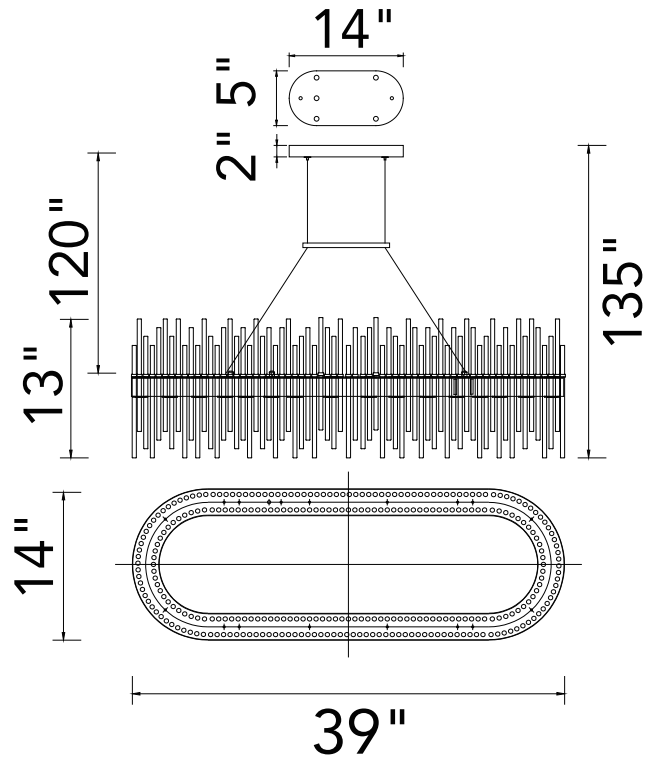

PROJECT: _____
 FIXTURE TYPE: _____
 LOCATION: _____
 CONTACT/PHONE: _____

Item	1063P39-169-RC
Collection	GENEVIEVE
Category	Chandelier
Finish	Medallion Gold
Glass	-----
Crystal	Clear
Acrylic	-----

Shade Color	-----
Min Assembled Height	27"
Max Assembled Height	135"
Width	39"
Length	14"
Extension Wall Mounts	-----
Input	120V AC,60HZ,AC

Lumens	3380
Light Source	Integrated LED
Bulb Info.	65 W
Included	Yes
Dimmable	Yes
Colour Temp	3000K
Weight	44.09 Lbs

CWI Lighting
 140 Steelcase Rd W
 Markham, ON L3R 3J9
 Canada

CWI Lighting
 295 Fire Tower Dr
 Tonawanda, NY 14150
 USA