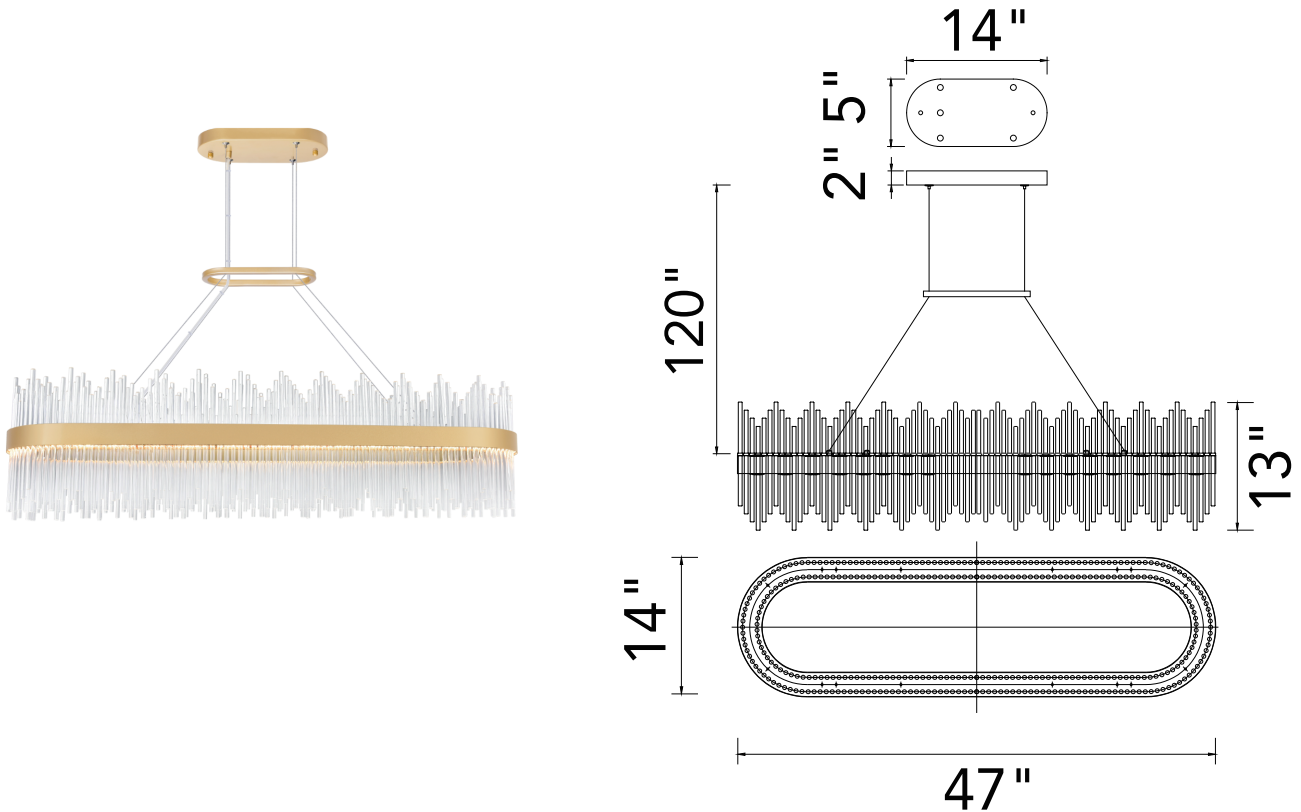

PROJECT: _____
 FIXTURE TYPE: _____
 LOCATION: _____
 CONTACT/PHONE: _____

Item	1063P47-169-RC
Collection	GENEVIEVE
Category	Chandelier
Finish	Medallion Gold
Glass	-----
Crystal	Clear
Acrylic	-----

Shade Color	-----
Min Assembled Height	27"
Max Assembled Height	135"
Width	47"
Length	14"
Extension Wall Mounts	-----
Input	120V AC,60HZ,AC

Lumens	4420
Light Source	Integrated LED
Bulb Info.	85 W
Included	Yes
Dimmable	Yes
Colour Temp	3000K
Weight	52.2 Lbs

CWI Lighting
 140 Steelcase Rd W
 Markham, ON L3R 3J9
 Canada

CWI Lighting
 295 Fire Tower Dr
 Tonawanda, NY 14150
 USA