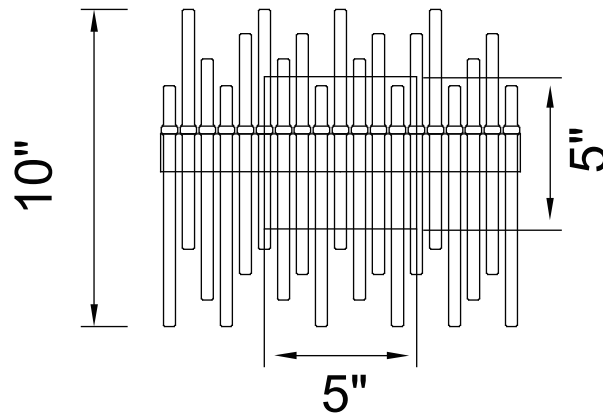

PROJECT: _____
 FIXTURE TYPE: _____
 LOCATION: _____
 CONTACT/PHONE: _____

Item	1063W12-169
Collection	GENEVIEVE
Category	Wall Light
Finish	Medallion Gold
Glass	-----
Crystal	Clear
Acrylic	-----

Shade Color	-----
Min Assembled Height	10"
Max Assembled Height	-----
Width	12"
Length	-----
Extension Wall Mounts	6"
Input	120V AC,60HZ,AC

Lumens	624
Light Source	Integrated LED
Bulb Info.	12 W
Included	Yes
Dimmable	Yes
Colour Temp	3000K
Weight	5.07 Lbs

CWI Lighting
 140 Steelcase Rd W
 Markham, ON L3R 3J9
 Canada

CWI Lighting
 295 Fire Tower Dr
 Tonawanda, NY 14150
 USA