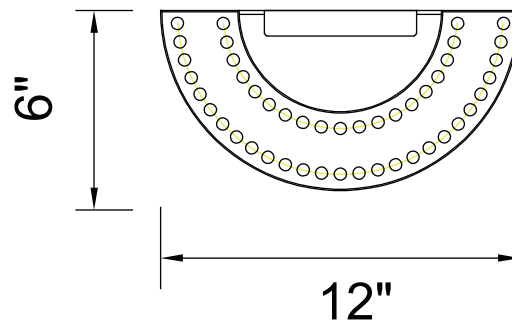

PROJECT: _____
 FIXTURE TYPE: _____
 LOCATION: _____
 CONTACT/PHONE: _____

Item	1063W12-169
Collection	GENEVIEVE
Category	Wall Light
Finish	Medallion Gold
Glass	-----
Crystal	Clear
Acrylic	-----

Shade Color	-----
Min Assembled Height	10"
Max Assembled Height	-----
Width	12"
Length	-----
Extension Wall Mounts	6"
Input	120V AC,60HZ,AC

Lumens	624
Light Source	Integrated LED
Bulb Info.	12 W
Included	Yes
Dimmable	Yes
Colour Temp	3000K
Weight	5.07 Lbs

CWI Lighting
 140 Steelcase Rd W
 Markham, ON L3R 3J9
 Canada

CWI Lighting
 295 Fire Tower Dr
 Tonawanda, NY 14150
 USA