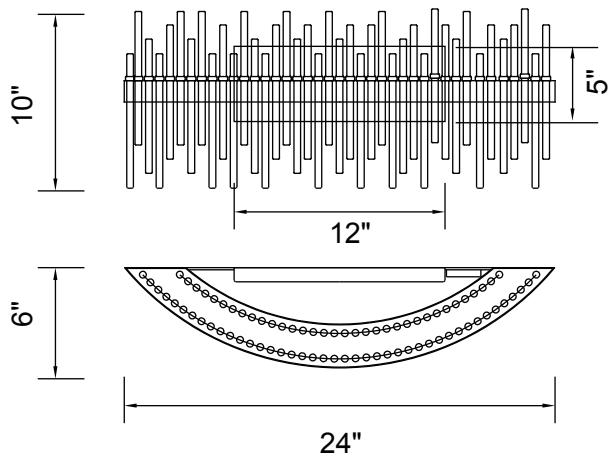

PROJECT: \_\_\_\_\_  
 FIXTURE TYPE: \_\_\_\_\_  
 LOCATION: \_\_\_\_\_  
 CONTACT/PHONE: \_\_\_\_\_

Item	1063W24-169
Collection	GENEVIEVE
Category	Vanity Light
Finish	Medallion Gold
Glass	-----
Crystal	Clear
Acrylic	-----

Shade Color	-----
Min Assembled Height	10"
Max Assembled Height	-----
Width	24"
Length	-----
Extension Wall Mounts	6"
Input	120V AC,60HZ,AC

Lumens	1248
Light Source	Integrated LED
Bulb Info.	24 W
Included	Yes
Dimmable	Yes
Colour Temp	3000K
Weight	9.7 Lbs