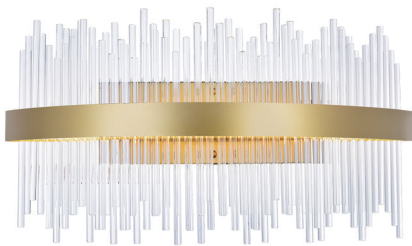

PROJECT: \_\_\_\_\_  
 FIXTURE TYPE: \_\_\_\_\_  
 LOCATION: \_\_\_\_\_  
 CONTACT/PHONE: \_\_\_\_\_

Item	1063W24-169
Collection	GENEVIEVE
Category	Vanity Light
Finish	Medallion Gold
Glass	-----
Crystal	Clear
Acrylic	-----

Shade Color	-----
Min Assembled Height	10"
Max Assembled Height	-----
Width	24"
Length	-----
Extension Wall Mounts	6"
Input	120V AC,60HZ,AC

Lumens	1248
Light Source	Integrated LED
Bulb Info.	24 W
Included	Yes
Dimmable	Yes
Colour Temp	3000K
Weight	9.7 Lbs