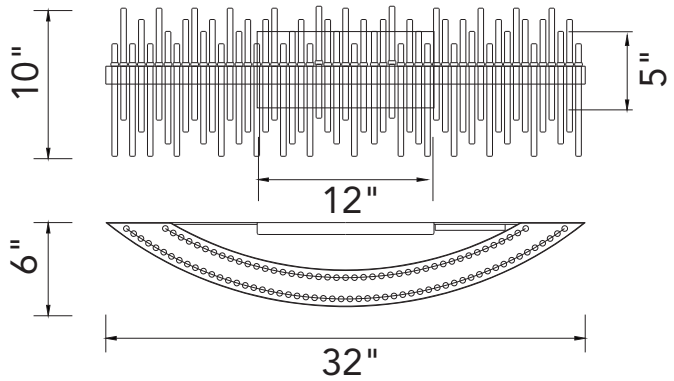

PROJECT: _____
 FIXTURE TYPE: _____
 LOCATION: _____
 CONTACT/PHONE: _____

Item	1063W32-169	Shade Color	-----	Lumens	1560
Collection	GENEVIEVE	Min Assembled Height	10"	Light Source	Integrated LED
Category	Vanity Light	Max Assembled Height	-----	Bulb Info.	30W
Finish	Medallion Gold	Width	32"	Included	Yes
Glass	-----	Length	-----	Dimmable	Yes
Crystal	Clear	Extension Wall Mounts	6"	Colour Temp	3000K
Acrylic	-----	Input	120V AC,60HZ,AC	Weight	12.13 Lbs