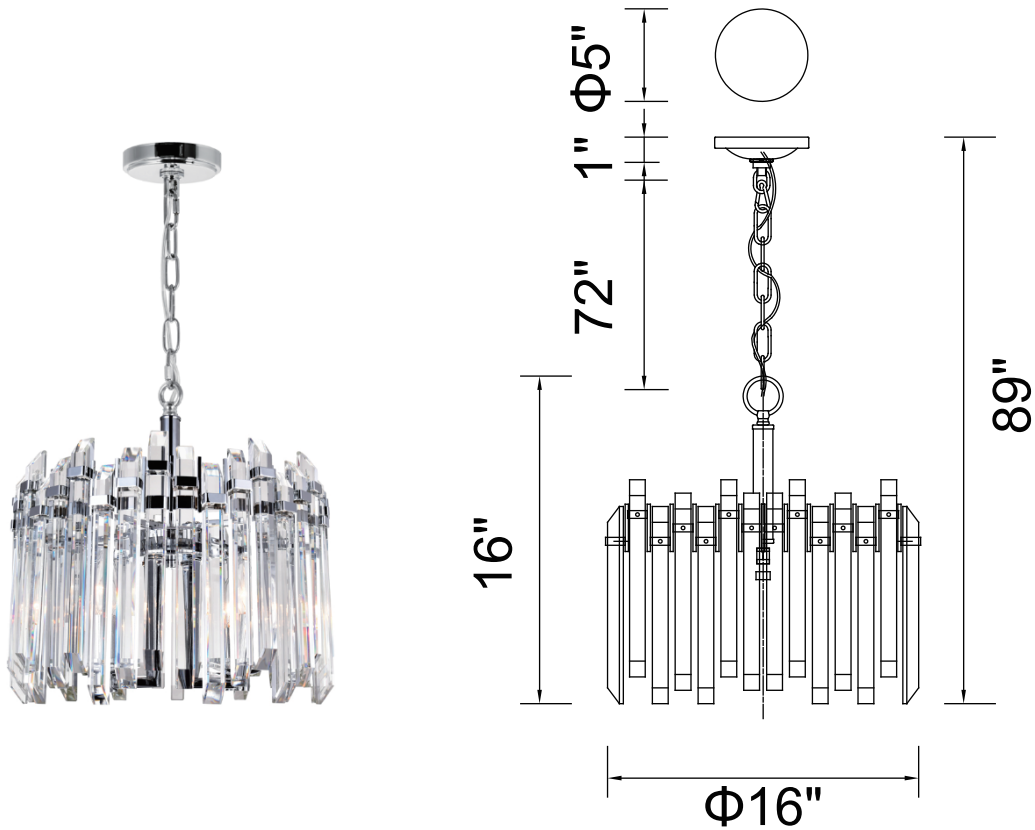

PROJECT: _____
 FIXTURE TYPE: _____
 LOCATION: _____
 CONTACT/PHONE: _____

Item	1065P16-4-601
Collection	HENRIETTA
Category	Chandelier
Finish	Chrome
Glass	-----
Crystal	Clear
Acrylic	-----

Shade Color	-----
Min Assembled Height	17"
Max Assembled Height	89"
Width	16"
Length	-----
Extension Wall Mounts	-----
Input	120V AC,60HZ,AC

Lumens	-----
Light Source	E12
Bulb Info.	4 x 60W
Included	-----
Dimmable	Yes
Colour Temp	-----
Weight	28.66 Lbs

CWI Lighting
 140 Steelcase Rd W
 Markham, ON L3R 3J9
 Canada

CWI Lighting
 295 Fire Tower Dr
 Tonawanda, NY 14150
 USA