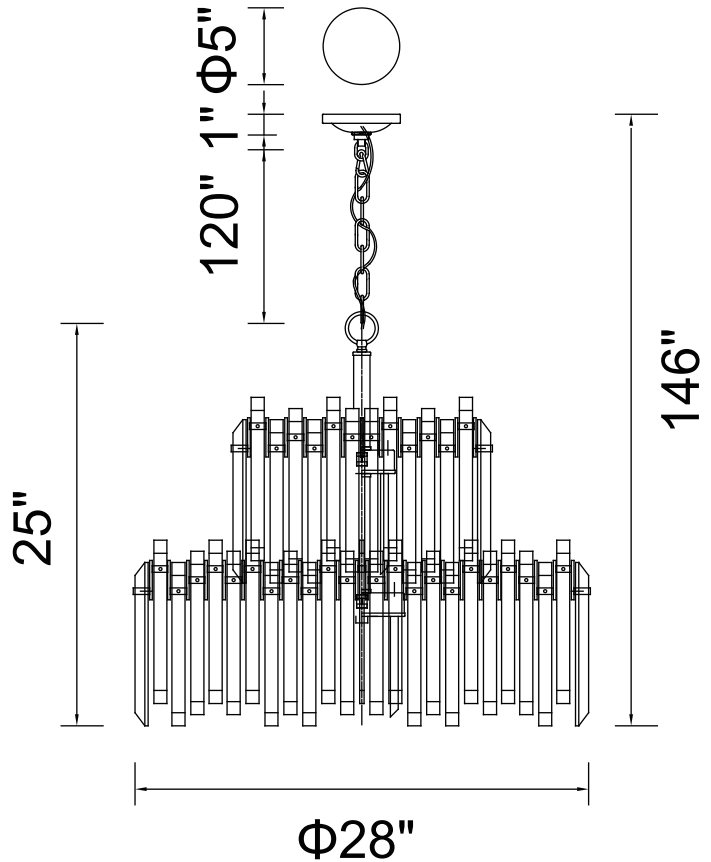

PROJECT: \_\_\_\_\_  
 FIXTURE TYPE: \_\_\_\_\_  
 LOCATION: \_\_\_\_\_  
 CONTACT/PHONE: \_\_\_\_\_

Item	1065P28-12-601
Collection	HENRIETTA
Category	Chandelier
Finish	Chrome
Glass	-----
Crystal	Clear
Acrylic	-----

Shade Color	-----
Min Assembled Height	26"
Max Assembled Height	146"
Width	28"
Length	-----
Extension Wall Mounts	-----
Input	120V AC,60HZ,AC

Lumens	-----
Light Source	E12
Bulb Info.	12 x 60W
Included	-----
Dimmable	Yes
Colour Temp	-----
Weight	88.18 Lbs