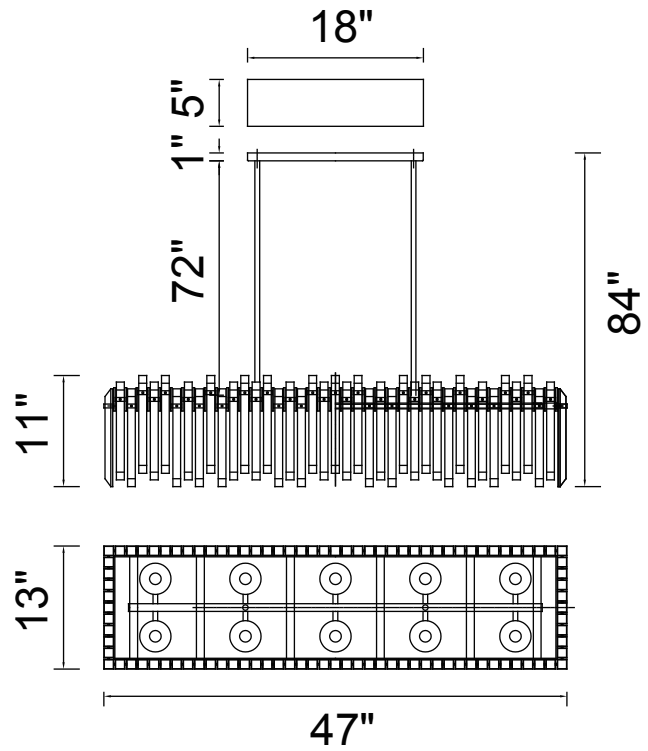

PROJECT: _____
 FIXTURE TYPE: _____
 LOCATION: _____
 CONTACT/PHONE: _____

Item	1065P47-10-601-RC
Collection	HENRIETTA
Category	Chandelier
Finish	Chrome
Glass	-----
Crystal	Clear
Acrylic	-----

Shade Color	-----
Min Assembled Height	12"
Max Assembled Height	84"
Width	47"
Length	13"
Extension Wall Mounts	-----
Input	120V AC,60HZ,AC

Lumens	-----
Light Source	E12
Bulb Info.	10 x 60W
Included	-----
Dimmable	Yes
Colour Temp	-----
Weight	79.2 Lbs

CWI Lighting
 140 Steelcase Rd W
 Markham, ON L3R 3J9
 Canada

CWI Lighting
 295 Fire Tower Dr
 Tonawanda, NY 14150
 USA