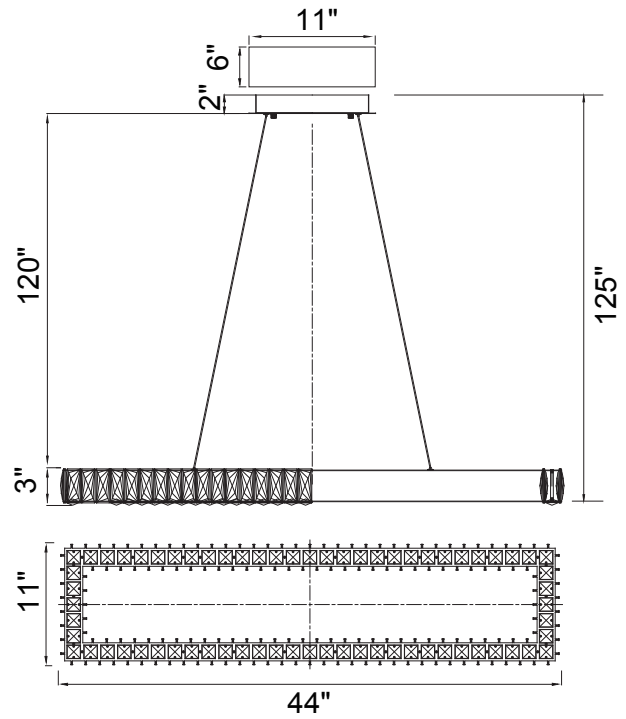

PROJECT: \_\_\_\_\_  
 FIXTURE TYPE: \_\_\_\_\_  
 LOCATION: \_\_\_\_\_  
 CONTACT/PHONE: \_\_\_\_\_

Item	1084P44-601-RC-1C
Collection	FELICITY
Category	Chandelier
Finish	Chrome
Glass	-----
Crystal	Clear
Acrylic	-----

Shade Color	-----
Min Assembled Height	17"
Max Assembled Height	125"
Width	44"
Length	11"
Extension Wall Mounts	-----
Input	120V AC,60HZ,AC

Lumens	3536
Light Source	Integrated LED
Bulb Info.	68W
Included	Yes
Dimmable	Yes
Colour Temp	4000K
Weight	26.1 Lbs