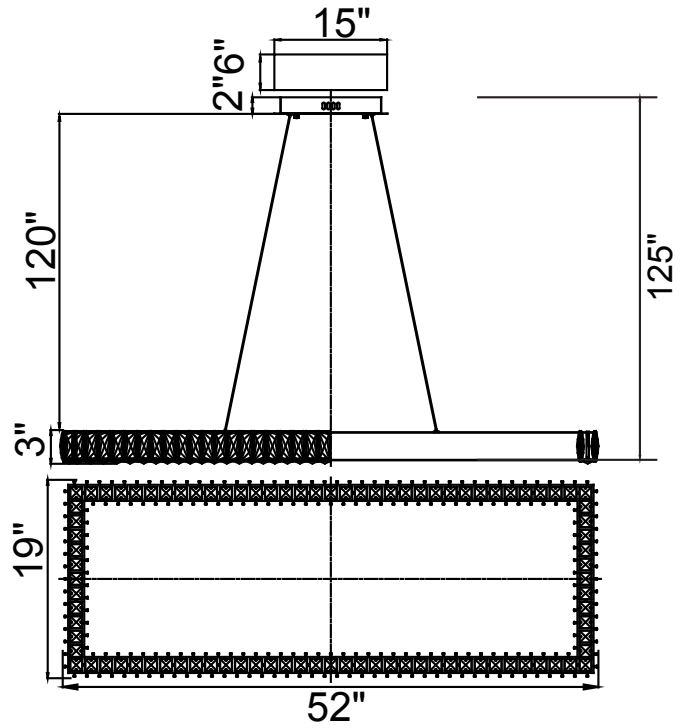

PROJECT: \_\_\_\_\_  
 FIXTURE TYPE: \_\_\_\_\_  
 LOCATION: \_\_\_\_\_  
 CONTACT/PHONE: \_\_\_\_\_

Item	1084P52-601-RC-1C
Collection	FELICITY
Category	Chandelier
Finish	Chrome
Glass	-----
Crystal	Clear
Acrylic	-----

Shade Color	-----
Min Assembled Height	17"
Max Assembled Height	125"
Width	52"
Length	19"
Extension Wall Mounts	-----
Input	120V AC,60HZ,AC

Lumens	4160
Light Source	Integrated LED
Bulb Info.	80 W
Included	Yes
Dimmable	Yes
Colour Temp	4000K
Weight	38.94 Lbs