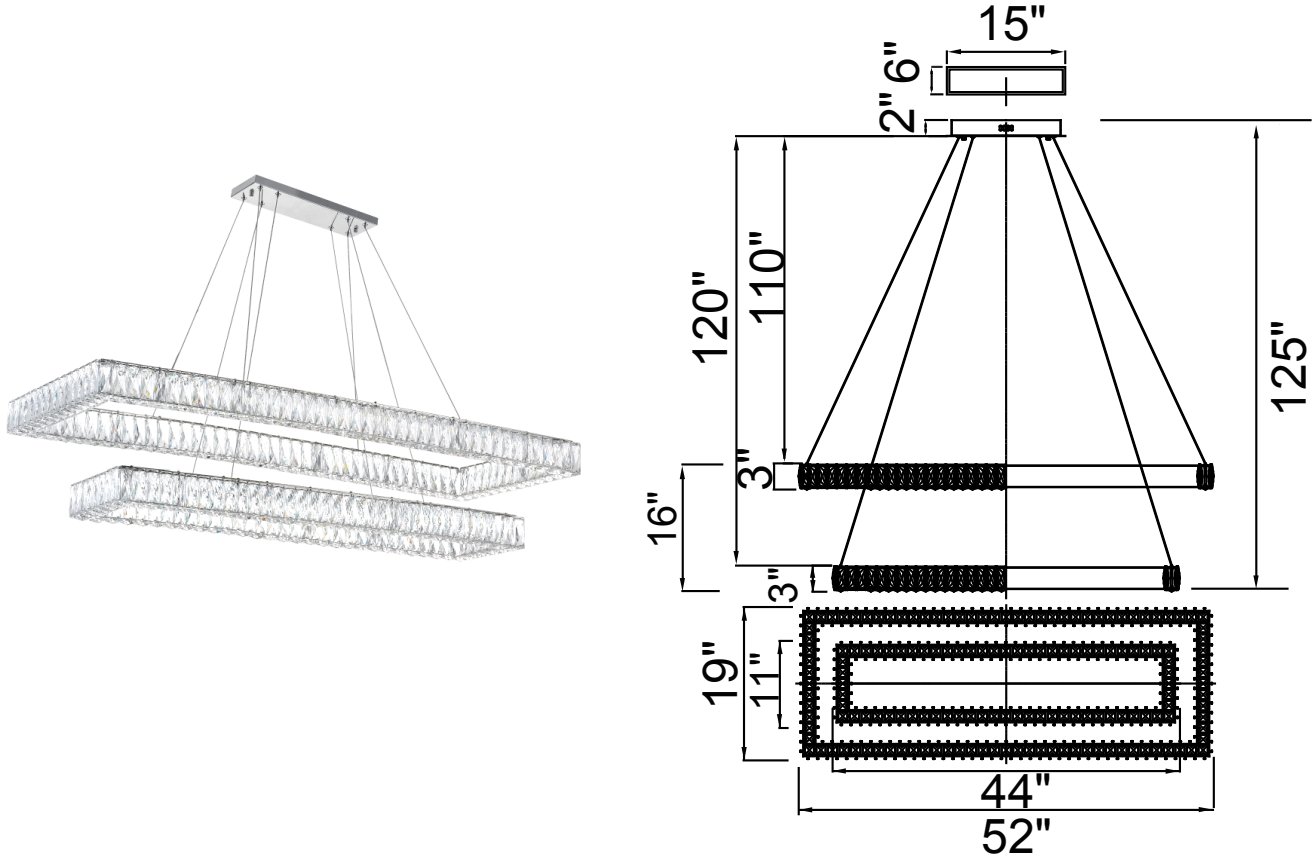

PROJECT: _____
 FIXTURE TYPE: _____
 LOCATION: _____
 CONTACT/PHONE: _____

Item	1084P52-601-RC-2C	Shade Color	-----	Lumens	7800
Collection	FELICITY	Min Assembled Height	30"	Light Source	Integrated LED
Category	Chandelier	Max Assembled Height	128"	Bulb Info.	150 W
Finish	Chrome	Width	52"	Included	Yes
Glass	-----	Length	19"	Dimmable	Yes
Crystal	Clear	Extension Wall Mounts	-----	Colour Temp	4000K
Acrylic	-----	Input	120V AC,60HZ,AC	Weight	63.8 Lbs