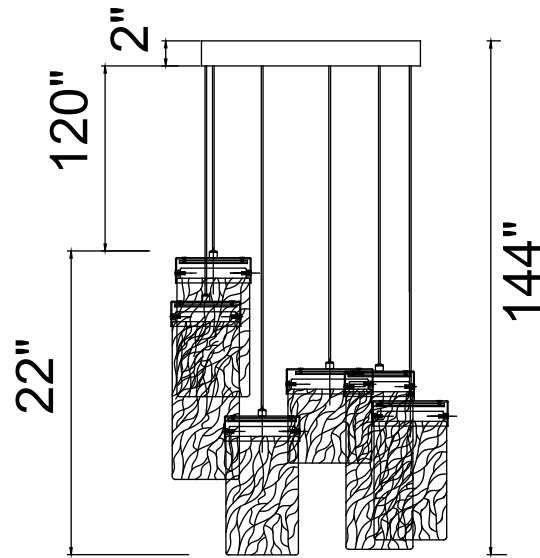

PROJECT: \_\_\_\_\_  
 FIXTURE TYPE: \_\_\_\_\_  
 LOCATION: \_\_\_\_\_  
 CONTACT/PHONE: \_\_\_\_\_

Item	1090P16-6-269
Collection	CAROLINA
Category	Chandelier
Finish	Pewter
Glass	Clear
Crystal	-----
Acrylic	-----

Shade Color	-----
Min Assembled Height	24"
Max Assembled Height	144"
Width	16"
Length	-----
Extension Wall Mounts	-----
Input	120V AC,60HZ,AC

Lumens	2600
Light Source	Integrated LED
Bulb Info.	50 W
Included	Yes
Dimmable	Yes
Colour Temp	3000K
Weight	22.05 Lbs