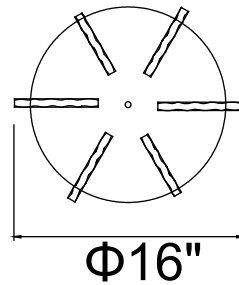

PROJECT: \_\_\_\_\_  
 FIXTURE TYPE: \_\_\_\_\_  
 LOCATION: \_\_\_\_\_  
 CONTACT/PHONE: \_\_\_\_\_

Item	1090P16-6-269
Collection	CAROLINA
Category	Chandelier
Finish	Pewter
Glass	Clear
Crystal	-----
Acrylic	-----

Shade Color	-----
Min Assembled Height	24"
Max Assembled Height	144"
Width	16"
Length	-----
Extension Wall Mounts	-----
Input	120V AC,60HZ,AC

Lumens	2600
Light Source	Integrated LED
Bulb Info.	50 W
Included	Yes
Dimmable	Yes
Colour Temp	3000K
Weight	22.05 Lbs