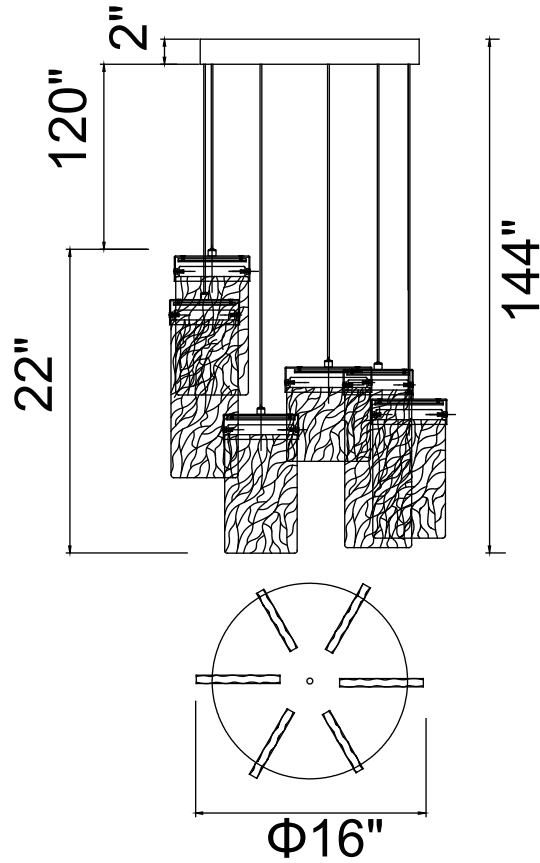

PROJECT: _____
 FIXTURE TYPE: _____
 LOCATION: _____
 CONTACT/PHONE: _____

Item	1090P16-6-620	Shade Color	-----	Lumens	2600
Collection	CAROLINA	Min Assembled Height	24"	Light Source	Integrated LED
Category	Chandelier	Max Assembled Height	144"	Bulb Info.	50 W
Finish	Gold Leaf	Width	16"	Included	Yes
Glass	Clear	Length	-----	Dimmable	Yes
Crystal	-----	Extension Wall Mounts	-----	Colour Temp	3000K
Acrylic	-----	Input	120V AC,60HZ,AC	Weight	22.05 Lbs