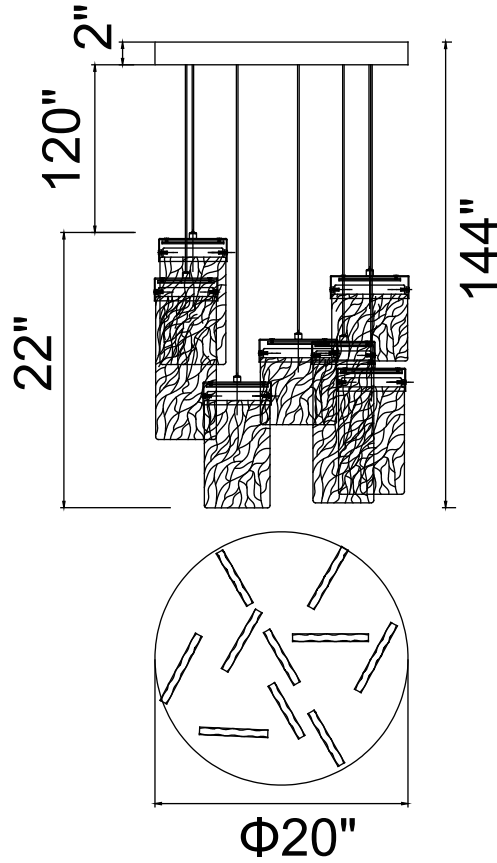

PROJECT: _____
 FIXTURE TYPE: _____
 LOCATION: _____
 CONTACT/PHONE: _____

Item	1090P20-10-269
Collection	CAROLINA
Category	Chandelier
Finish	Pewter
Glass	Clear
Crystal	-----
Acrylic	-----

Shade Color	-----
Min Assembled Height	24"
Max Assembled Height	144"
Width	20"
Length	-----
Extension Wall Mounts	-----
Input	120V AC,60HZ,AC

Lumens	4420
Light Source	Integrated LED
Bulb Info.	85 W
Included	Yes
Dimmable	Yes
Colour Temp	3000K
Weight	41.4 Lbs

CWI Lighting
 140 Steelcase Rd W
 Markham, ON L3R 3J9
 Canada

CWI Lighting
 295 Fire Tower Dr
 Tonawanda, NY 14150
 USA