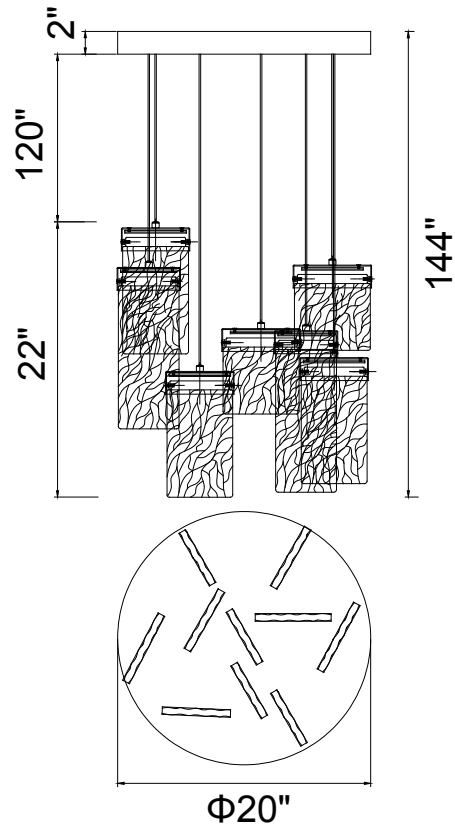

PROJECT: _____
 FIXTURE TYPE: _____
 LOCATION: _____
 CONTACT/PHONE: _____

Item	1090P20-10-620	Shade Color	-----	Lumens	4420
Collection	CAROLINA	Min Assembled Height	24"	Light Source	Integrated LED
Category	Chandelier	Max Assembled Height	144"	Bulb Info.	85 W
Finish	Gold Leaf	Width	20"	Included	Yes
Glass	Clear	Length	-----	Dimmable	Yes
Crystal	-----	Extension Wall Mounts	-----	Colour Temp	3000K
Acrylic	-----	Input	120V AC,60HZ,AC	Weight	37.8 Lbs