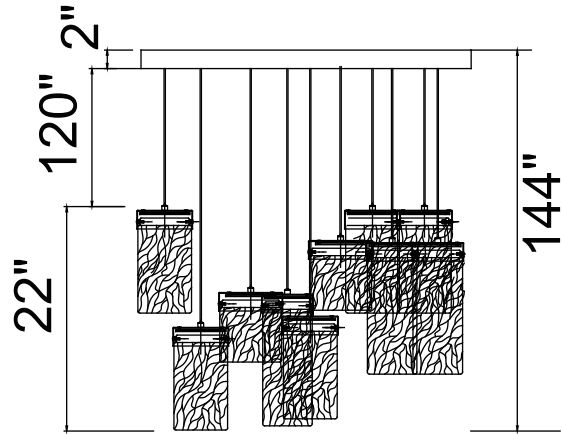

PROJECT: _____
 FIXTURE TYPE: _____
 LOCATION: _____
 CONTACT/PHONE: _____

Item	1090P32-16-269
Collection	CAROLINA
Category	Chandelier
Finish	Pewter
Glass	Clear
Crystal	-----
Acrylic	-----

Shade Color	-----
Min Assembled Height	24"
Max Assembled Height	144"
Width	32"
Length	-----
Extension Wall Mounts	-----
Input	120V AC,60HZ,AC

Lumens	7280
Light Source	Integrated LED
Bulb Info.	140 W
Included	Yes
Dimmable	Yes
Colour Temp	3000K
Weight	83.6 Lbs

CWI Lighting
 140 Steelcase Rd W
 Markham, ON L3R 3J9
 Canada

CWI Lighting
 295 Fire Tower Dr
 Tonawanda, NY 14150
 USA