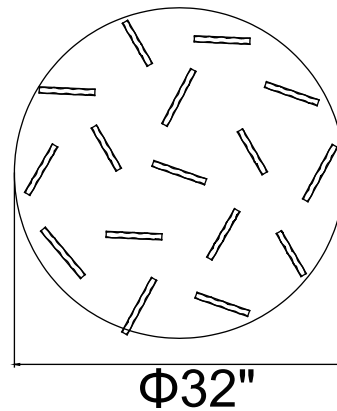

PROJECT: \_\_\_\_\_  
 FIXTURE TYPE: \_\_\_\_\_  
 LOCATION: \_\_\_\_\_  
 CONTACT/PHONE: \_\_\_\_\_

Item	1090P32-16-620
Collection	CAROLINA
Category	Chandelier
Finish	Gold Leaf
Glass	Clear
Crystal	-----
Acrylic	-----

Shade Color	-----
Min Assembled Height	24"
Max Assembled Height	144"
Width	32"
Length	-----
Extension Wall Mounts	-----
Input	120V AC,60HZ,AC

Lumens	7280
Light Source	Integrated LED
Bulb Info.	140 W
Included	Yes
Dimmable	Yes
Colour Temp	3000K
Weight	65.7 Lbs