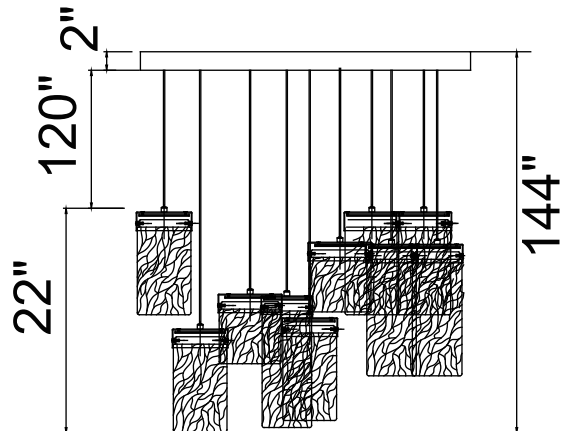

PROJECT: \_\_\_\_\_  
 FIXTURE TYPE: \_\_\_\_\_  
 LOCATION: \_\_\_\_\_  
 CONTACT/PHONE: \_\_\_\_\_

Item	1090P32-16-620
Collection	CAROLINA
Category	Chandelier
Finish	Gold Leaf
Glass	Clear
Crystal	-----
Acrylic	-----

Shade Color	-----
Min Assembled Height	24"
Max Assembled Height	144"
Width	32"
Length	-----
Extension Wall Mounts	-----
Input	120V AC,60HZ,AC

Lumens	7280
Light Source	Integrated LED
Bulb Info.	140 W
Included	Yes
Dimmable	Yes
Colour Temp	3000K
Weight	65.7 Lbs