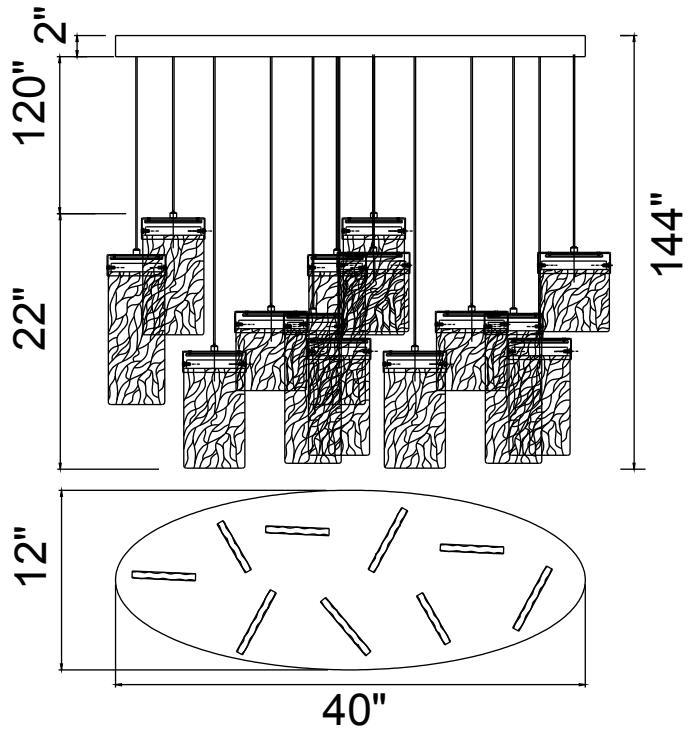

PROJECT: _____
 FIXTURE TYPE: _____
 LOCATION: _____
 CONTACT/PHONE: _____

| | |
|------------|------------------|
| Item | 1090P40-10-269-0 |
| Collection | CAROLINA |
| Category | Chandelier |
| Finish | Pewter |
| Glass | Clear |
| Crystal | ----- |
| Acrylic | ----- |

| | |
|-----------------------|-----------------|
| Shade Color | ----- |
| Min Assembled Height | 24" |
| Max Assembled Height | 144" |
| Width | 40" |
| Length | 12" |
| Extension Wall Mounts | ----- |
| Input | 120V AC,60HZ,AC |