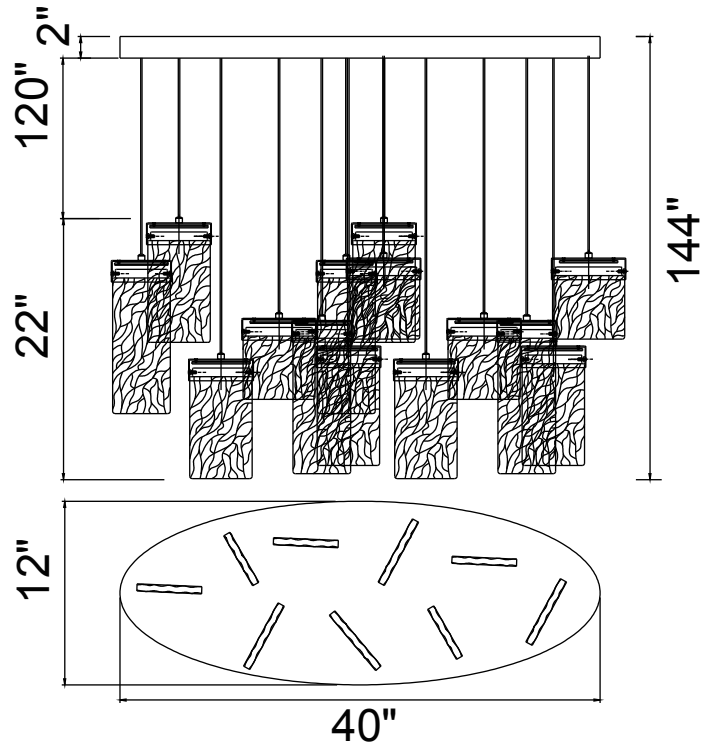

PROJECT: \_\_\_\_\_  
 FIXTURE TYPE: \_\_\_\_\_  
 LOCATION: \_\_\_\_\_  
 CONTACT/PHONE: \_\_\_\_\_

Item	1090P40-10-620-0
Collection	CAROLINA
Category	Chandelier
Finish	Gold Leaf
Glass	Clear
Crystal	-----
Acrylic	-----

Shade Color	-----
Min Assembled Height	24"
Max Assembled Height	144"
Width	40"
Length	12"
Extension Wall Mounts	-----
Input	120V AC,60HZ,AC

Lumens	4420
Light Source	Integrated LED
Bulb Info.	85 W
Included	Yes
Dimmable	Yes
Colour Temp	3000K
Weight	43.2 Lbs