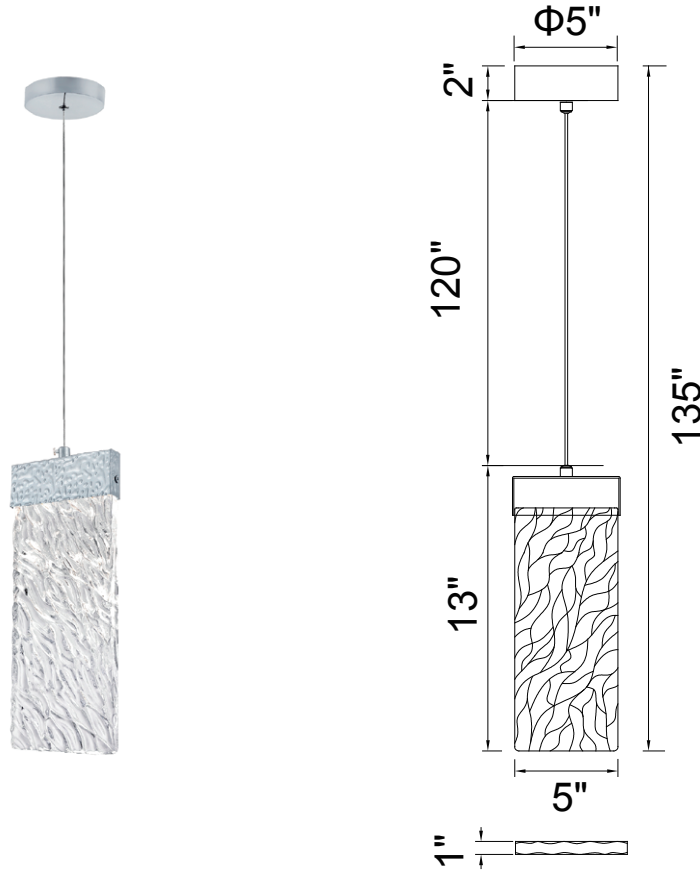

PROJECT: \_\_\_\_\_  
 FIXTURE TYPE: \_\_\_\_\_  
 LOCATION: \_\_\_\_\_  
 CONTACT/PHONE: \_\_\_\_\_

Item	1090P5-1-269-A	Shade Color	-----	Lumens	494
Collection	CAROLINA	Min Assembled Height	15"	Light Source	Integrated LED
Category	Pendant	Max Assembled Height	135"	Bulb Info.	9.5 W
Finish	Pewter	Width	5"	Included	Yes
Glass	Clear	Length	1"	Dimmable	Yes
Crystal	-----	Extension Wall Mounts	-----	Colour Temp	3000K
Acrylic	-----	Input	120V AC,60HZ,AC	Weight	4.19 Lbs