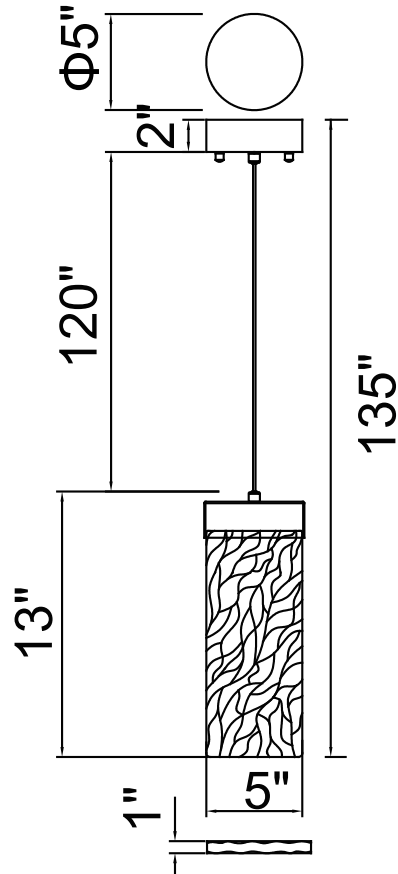

PROJECT: _____
 FIXTURE TYPE: _____
 LOCATION: _____
 CONTACT/PHONE: _____

Item	1090P5-1-620-A	Shade Color	-----	Lumens	494
Collection	CAROLINA	Min Assembled Height	15"	Light Source	Integrated LED
Category	Pendant	Max Assembled Height	135"	Bulb Info.	9.5 W
Finish	Gold Leaf	Width	5"	Included	Yes
Glass	Clear	Length	1"	Dimmable	Yes
Crystal	-----	Extension Wall Mounts	-----	Colour Temp	3000K
Acrylic	-----	Input	120V AC,60HZ,AC	Weight	4.19 Lbs