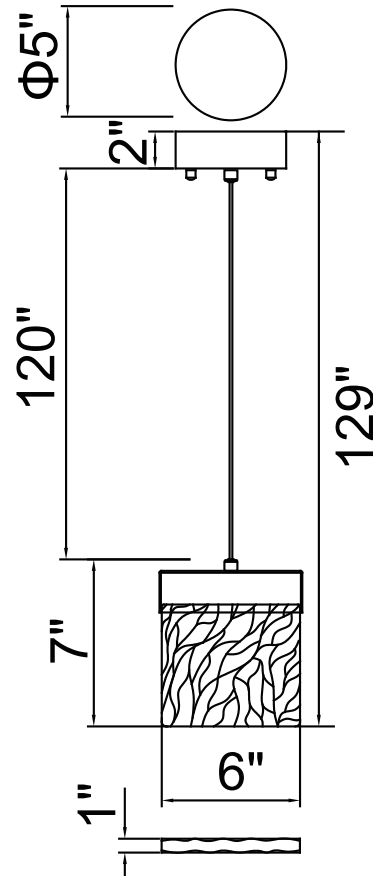

PROJECT: _____
 FIXTURE TYPE: _____
 LOCATION: _____
 CONTACT/PHONE: _____

Item	1090P6-1-620	Shade Color	-----	Lumens	338
Collection	CAROLINA	Min Assembled Height	9"	Light Source	Integrated LED
Category	Pendant	Max Assembled Height	129"	Bulb Info.	6.5 W
Finish	Gold Leaf	Width	6"	Included	Yes
Glass	Clear	Length	1"	Dimmable	Yes
Crystal	-----	Extension Wall Mounts	-----	Colour Temp	3000K
Acrylic	-----	Input	120V AC,60HZ,AC	Weight	2.2 Lbs