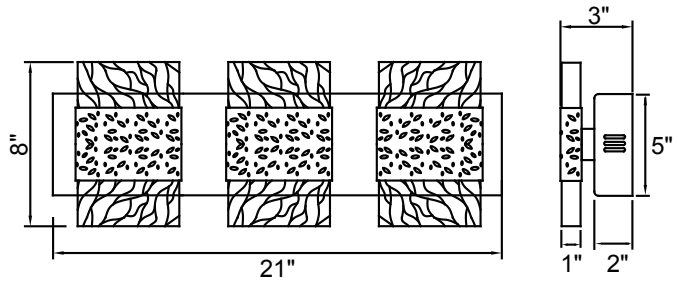

PROJECT: _____
 FIXTURE TYPE: _____
 LOCATION: _____
 CONTACT/PHONE: _____

Item	1090W21-3-269	Shade Color	-----	Lumens	1560
Collection	CAROLINA	Min Assembled Height	8"	Light Source	Integrated LED
Category	Vanity Light	Max Assembled Height	-----	Bulb Info.	30 W
Finish	Pewter	Width	21"	Included	Yes
Glass	Clear	Length	-----	Dimmable	Yes
Crystal	-----	Extension Wall Mounts	3"	Colour Temp	3000K
Acrylic	-----	Input	120V AC,60HZ,AC	Weight	9.92 Lbs