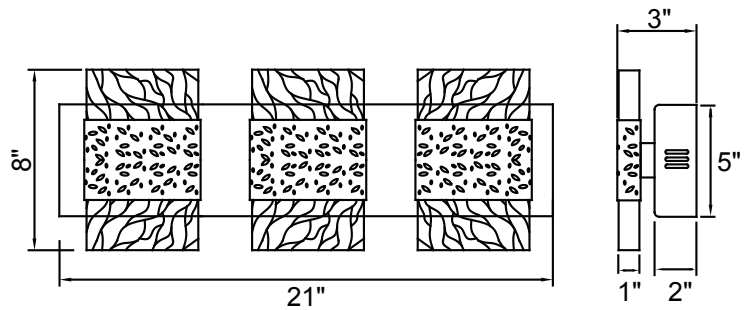

PROJECT: \_\_\_\_\_  
 FIXTURE TYPE: \_\_\_\_\_  
 LOCATION: \_\_\_\_\_  
 CONTACT/PHONE: \_\_\_\_\_

Item	1090W21-3-620	Shade Color	-----	Lumens	1560
Collection	CAROLINA	Min Assembled Height	8"	Light Source	Integrated LED
Category	Vanity Light	Max Assembled Height	-----	Bulb Info.	30 W
Finish	Gold Leaf	Width	21"	Included	Yes
Glass	Clear	Length	-----	Dimmable	Yes
Crystal	-----	Extension Wall Mounts	3"	Colour Temp	3000K
Acrylic	-----	Input	120V AC,60HZ,AC	Weight	9.92 Lbs