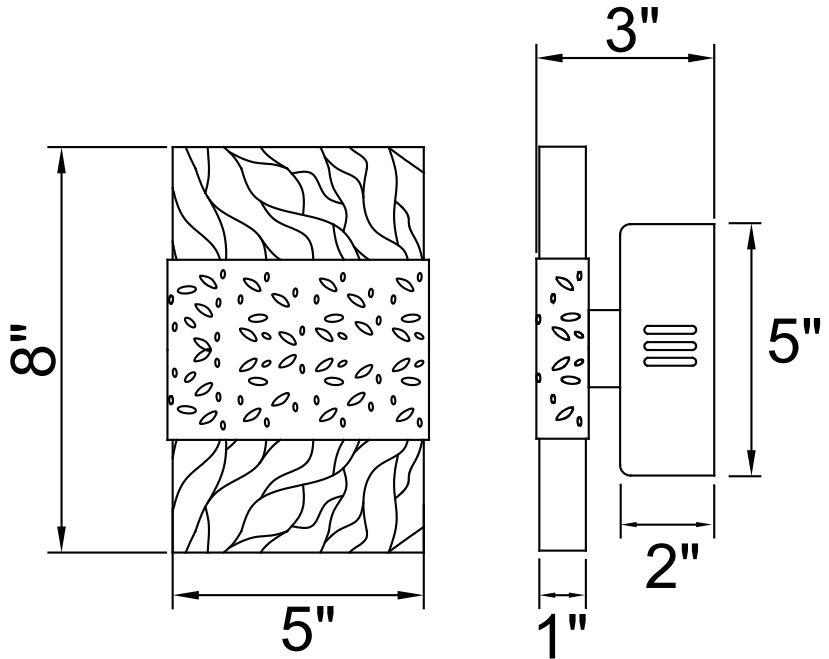

PROJECT: \_\_\_\_\_  
 FIXTURE TYPE: \_\_\_\_\_  
 LOCATION: \_\_\_\_\_  
 CONTACT/PHONE: \_\_\_\_\_

Item	1090W5-1-620
Collection	CAROLINA
Category	Wall Light
Finish	Gold Leaf
Glass	Clear
Crystal	-----
Acrylic	-----

Shade Color	-----
Min Assembled Height	8"
Max Assembled Height	-----
Width	5"
Length	-----
Extension Wall Mounts	3"
Input	120V AC,60HZ,AC

Lumens	520
Light Source	Integrated LED
Bulb Info.	10 W
Included	Yes
Dimmable	Yes
Colour Temp	3000K
Weight	3.6 Lbs