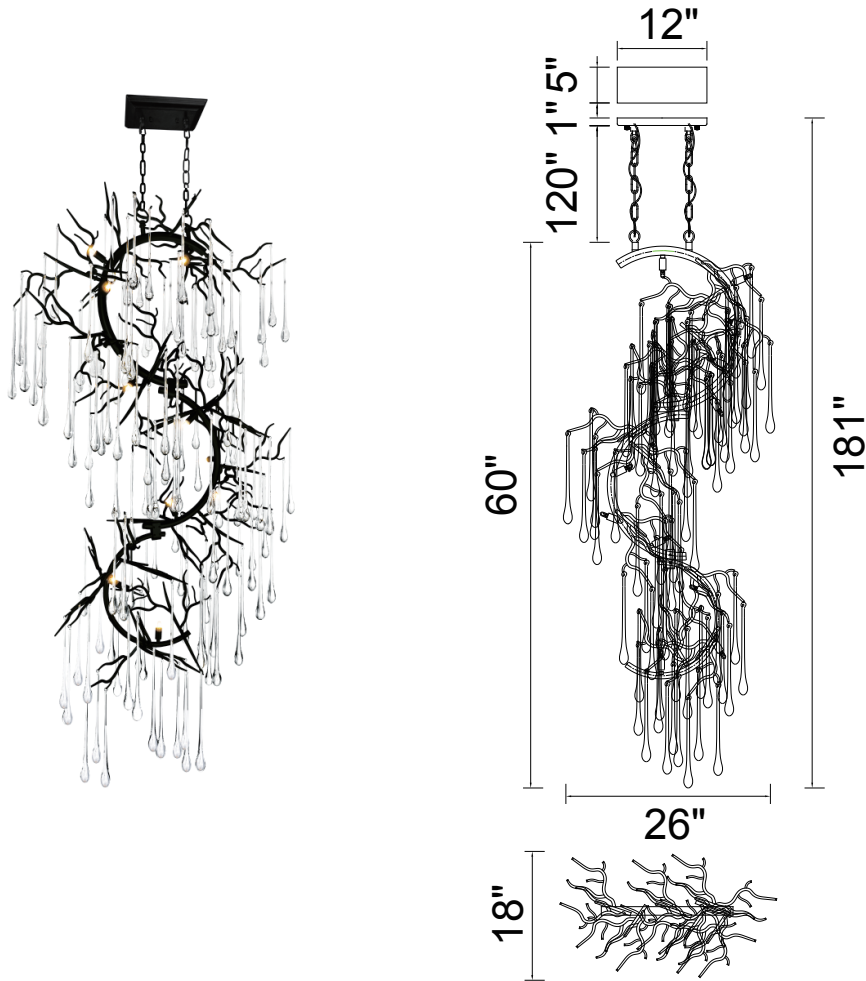

PROJECT: _____
 FIXTURE TYPE: _____
 LOCATION: _____
 CONTACT/PHONE: _____

Item	1094P26-12-101	Shade Color	-----	Lumens	-----
Collection	ANITA	Min Assembled Height	61"	Light Source	G9
Category	Chandelier	Max Assembled Height	181"	Bulb Info.	12x40W
Finish	Black	Width	26"	Included	-----
Glass	-----	Length	18"	Dimmable	Yes
Crystal	Clear	Extension Wall Mounts	-----	Colour Temp	-----
Acrylic	-----	Input	120V AC,60HZ,AC	Weight	110.0 Lbs