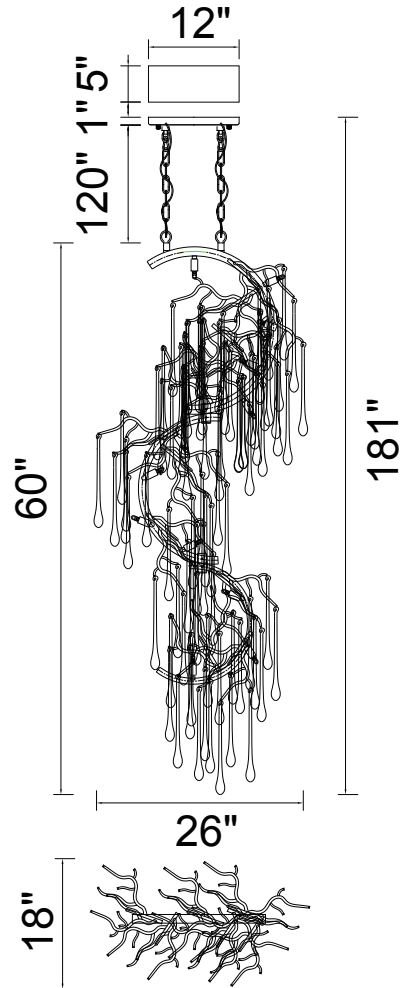

PROJECT: _____

FIXTURE TYPE: _____

LOCATION: _____

CONTACT/PHONE: _____

Item	1094P26-12-620	Shade Color	-----	Lumens	-----
Collection	ANITA	Min Assembled Height	61"	Light Source	G9
Category	Chandelier	Max Assembled Height	181"	Bulb Info.	12x40W
Finish	Gold Leaf	Width	26"	Included	-----
Glass	-----	Length	18"	Dimmable	Yes
Crystal	Clear	Extension Wall Mounts	-----	Colour Temp	-----
Acrylic	-----	Input	120V AC,60HZ,AC	Weight	110.0 Lbs