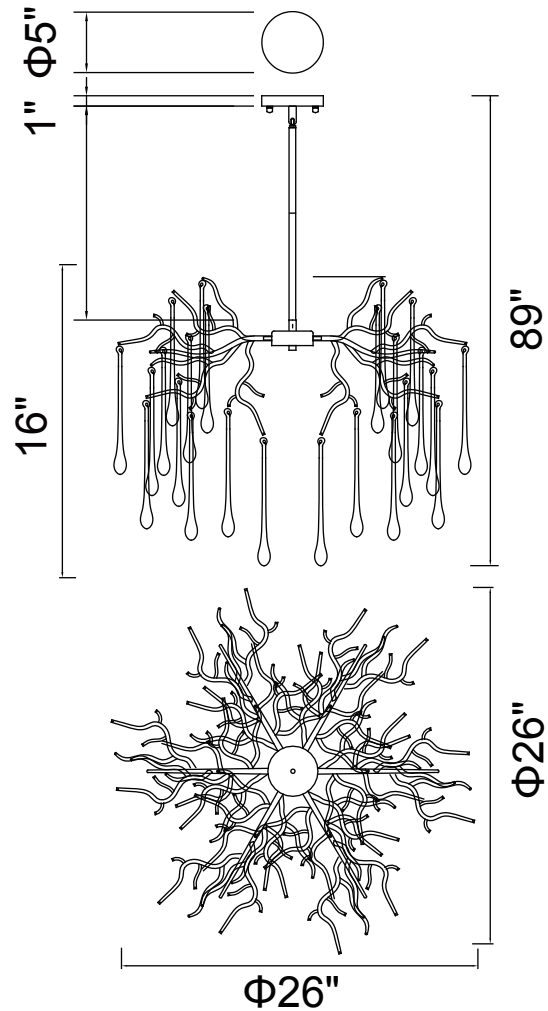

PROJECT: _____
 FIXTURE TYPE: _____
 LOCATION: _____
 CONTACT/PHONE: _____

Item	1094P26-6-620	Shade Color	-----	Lumens	-----
Collection	ANITA	Min Assembled Height	29"	Light Source	G9
Category	Chandelier	Max Assembled Height	89"	Bulb Info.	6x40W
Finish	Gold Leaf	Width	26"	Included	-----
Glass	-----	Length	-----	Dimmable	Yes
Crystal	Clear	Extension Wall Mounts	-----	Colour Temp	-----
Acrylic	-----	Input	120V AC,60HZ,AC	Weight	46.2 Lbs