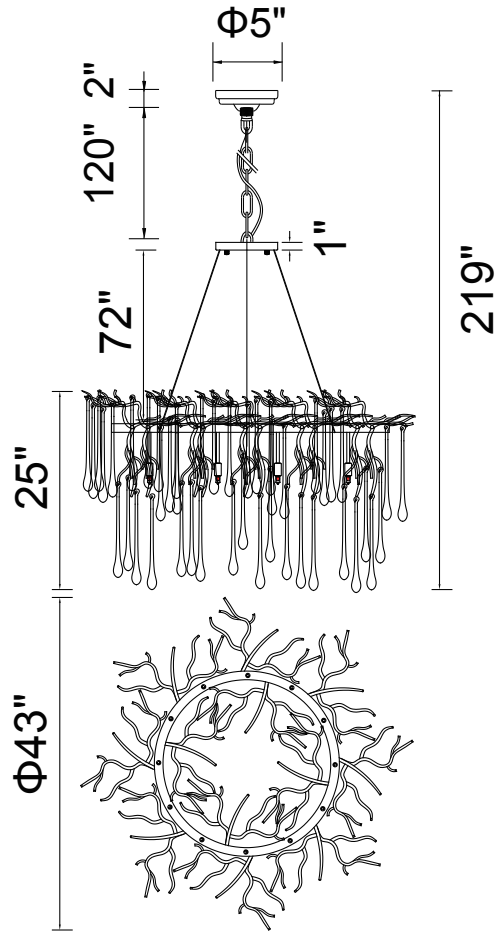

PROJECT: _____
 FIXTURE TYPE: _____
 LOCATION: _____
 CONTACT/PHONE: _____

Item	1094P43-12-620
Collection	ANITA
Category	Chandelier
Finish	Gold Leaf
Glass	-----
Crystal	Clear
Acrylic	-----

Shade Color	-----
Min Assembled Height	47"
Max Assembled Height	147"
Width	43"
Length	-----
Extension Wall Mounts	-----
Input	120V AC,60HZ,AC

Lumens	-----
Light Source	G9
Bulb Info.	12 x 40W
Included	-----
Dimmable	Yes
Colour Temp	-----
Weight	76.34 Lbs

CWI Lighting
 140 Steelcase Rd W
 Markham, ON L3R 3J9
 Canada

CWI Lighting
 295 Fire Tower Dr
 Tonawanda, NY 14150
 USA