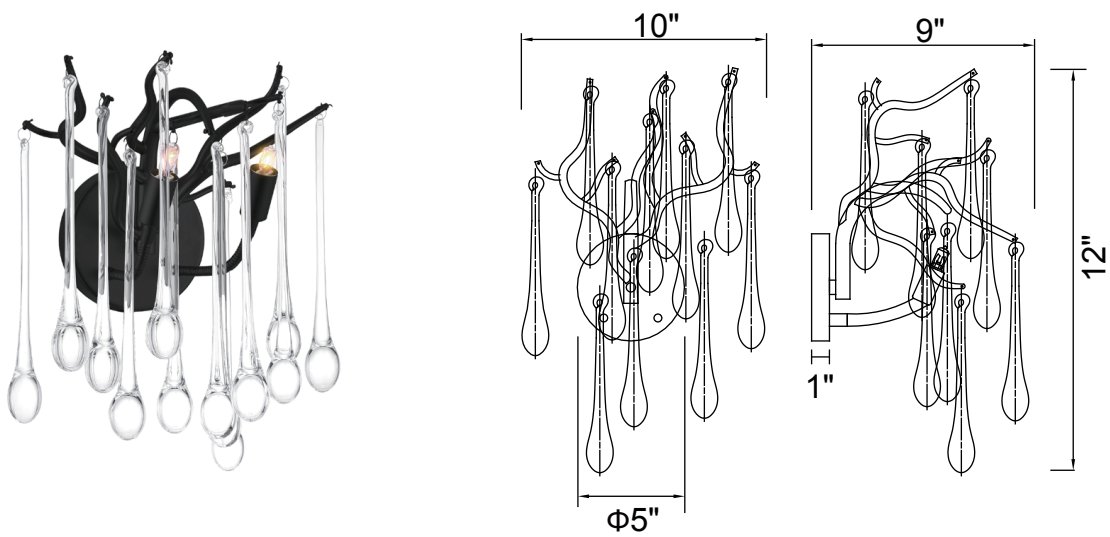

PROJECT: _____
 FIXTURE TYPE: _____
 LOCATION: _____
 CONTACT/PHONE: _____

Item	1094W10-2-101	Shade Color	-----	Lumens	-----
Collection	ANITA	Min Assembled Height	12"	Light Source	G9
Category	Wall Sconce	Max Assembled Height	12"	Bulb Info.	2x40W
Finish	Black	Width	10"	Included	-----
Glass	-----	Length	-----	Dimmable	Yes
Crystal	Clear	Extension Wall Mounts	9"	Colour Temp	-----
Acrylic	-----	Input	120V AC,60HZ,AC	Weight	5.4 Lbs