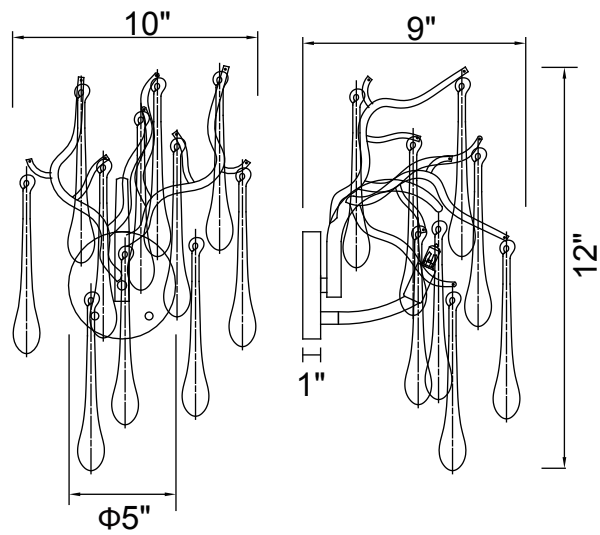

PROJECT: _____
 FIXTURE TYPE: _____
 LOCATION: _____
 CONTACT/PHONE: _____

Item	1094W10-2-620
Collection	ANITA
Category	Wall Light
Finish	Gold Leaf
Glass	-----
Crystal	Clear
Acrylic	-----

Shade Color	-----
Min Assembled Height	12"
Max Assembled Height	-----
Width	10"
Length	-----
Extension Wall Mounts	9"
Input	120V AC,60HZ,AC

Lumens	-----
Light Source	G9
Bulb Info.	2x40W
Included	-----
Dimmable	Yes
Colour Temp	-----
Weight	5.4 Lbs

CWI Lighting
 140 Steelcase Rd W
 Markham, ON L3R 3J9
 Canada

CWI Lighting
 295 Fire Tower Dr
 Tonawanda, NY 14150
 USA