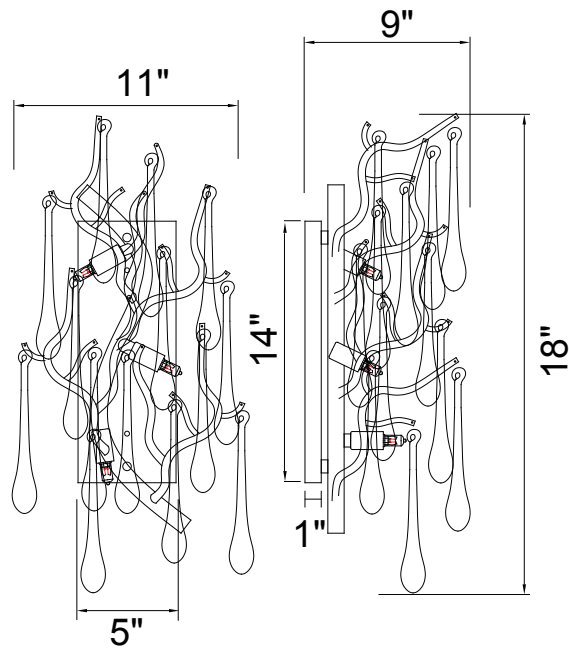

PROJECT: _____
 FIXTURE TYPE: _____
 LOCATION: _____
 CONTACT/PHONE: _____

Item	1094W11-3-620
Collection	ANITA
Category	Wall Light
Finish	Gold Leaf
Glass	-----
Crystal	Clear
Acrylic	-----

Shade Color	-----
Min Assembled Height	18"
Max Assembled Height	-----
Width	11"
Length	-----
Extension Wall Mounts	9"
Input	120V AC,60HZ,AC

Lumens	-----
Light Source	G9
Bulb Info.	3x40W
Included	-----
Dimmable	Yes
Colour Temp	-----
Weight	11.02 Lbs

CWI Lighting
 140 Steelcase Rd W
 Markham, ON L3R 3J9
 Canada

CWI Lighting
 295 Fire Tower Dr
 Tonawanda, NY 14150
 USA