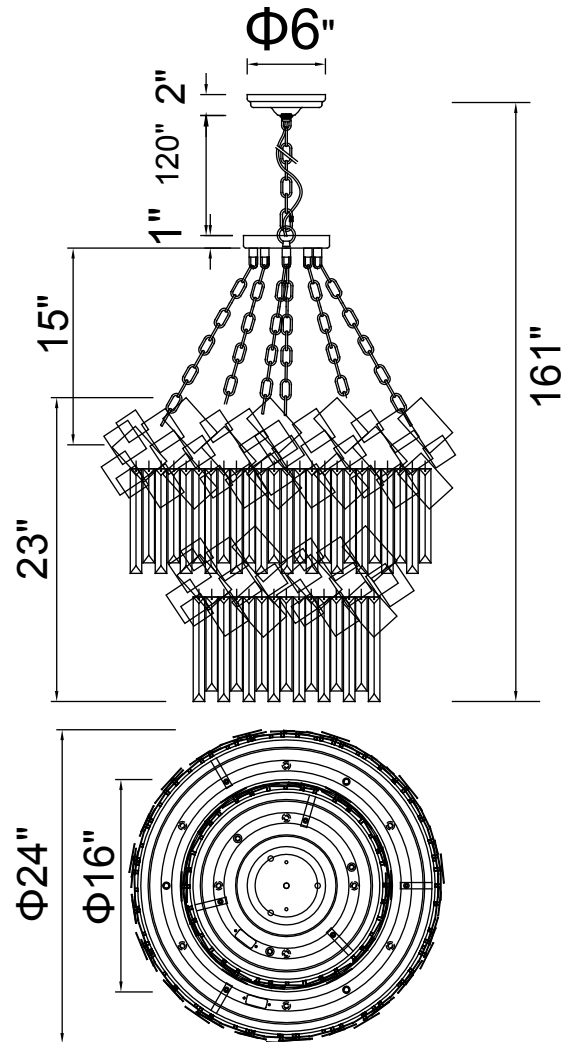

PROJECT: _____

FIXTURE TYPE: _____

LOCATION: _____

CONTACT/PHONE: _____

Item	1100P24-10-169
Collection	PANACHE
Category	Chandelier
Finish	Medallion Gold
Glass	-----
Crystal	Clear
Acrylic	-----

Shade Color	-----
Min Assembled Height	41"
Max Assembled Height	161"
Width	24"
Length	-----
Extension Wall Mounts	-----
Input	120V AC,60HZ,AC

Lumens	-----
Light Source	E12
Bulb Info.	10x60W
Included	-----
Dimmable	Yes
Colour Temp	-----
Weight	49.6 Lbs

CWI Lighting
140 Steelcase Rd W
Markham, ON L3R 3J9
Canada

CWI Lighting
295 Fire Tower Dr
Tonawanda, NY 14150
USA