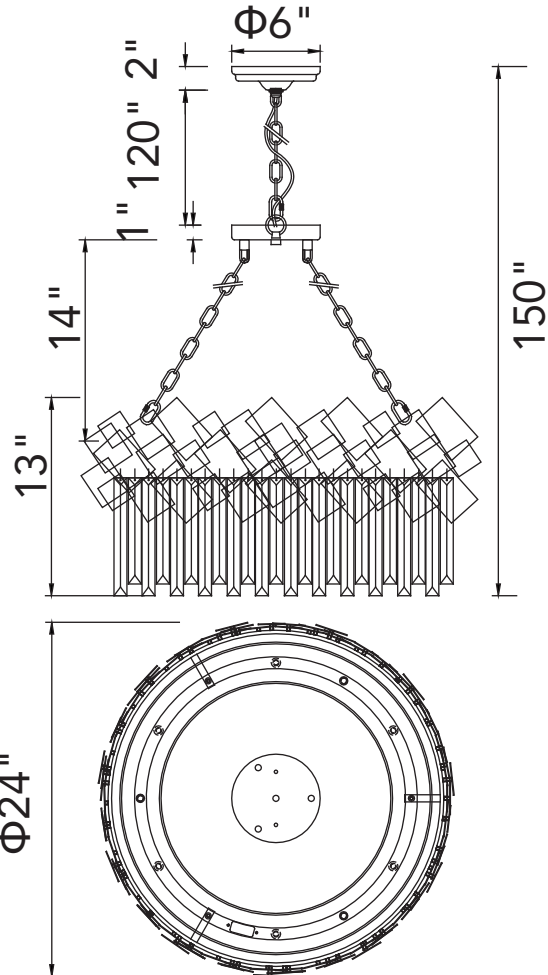

PROJECT: \_\_\_\_\_  
 FIXTURE TYPE: \_\_\_\_\_  
 LOCATION: \_\_\_\_\_  
 CONTACT/PHONE: \_\_\_\_\_

Item	1100P24-6-169
Collection	PANACHE
Category	Chandelier
Finish	Medallion Gold
Glass	-----
Crystal	Clear
Acrylic	-----

Shade Color	-----
Min Assembled Height	30"
Max Assembled Height	150"
Width	24"
Length	-----
Extension Wall Mounts	-----
Input	120V AC,60HZ,AC

Lumens	-----
Light Source	E12
Bulb Info.	6x60W
Included	-----
Dimmable	Yes
Colour Temp	-----
Weight	39.6 Lbs