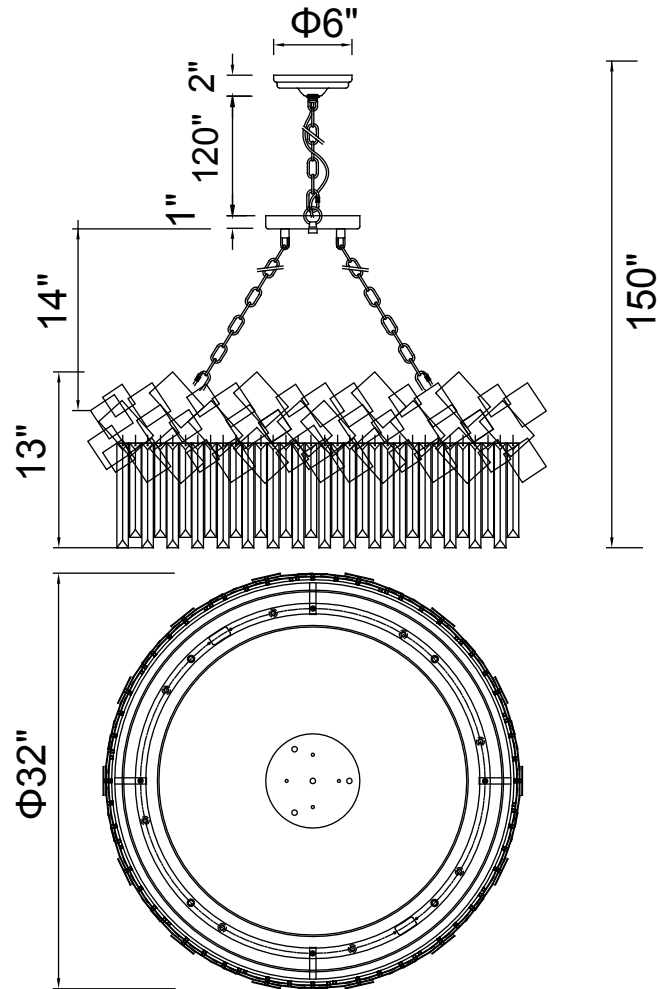

PROJECT: _____

FIXTURE TYPE: _____

LOCATION: _____

CONTACT/PHONE: _____

Item	1100P32-8-169
Collection	PANACHE
Category	Chandelier
Finish	Medallion Gold
Glass	-----
Crystal	Clear
Acrylic	-----

Shade Color	-----
Min Assembled Height	30"
Max Assembled Height	150"
Width	32"
Length	-----
Extension Wall Mounts	-----
Input	120V AC,60HZ,AC

Lumens	-----
Light Source	E12
Bulb Info.	8x60W
Included	-----
Dimmable	Yes
Colour Temp	-----
Weight	57.32 Lbs

CWI Lighting
140 Steelcase Rd W
Markham, ON L3R 3J9
Canada

CWI Lighting
295 Fire Tower Dr
Tonawanda, NY 14150
USA