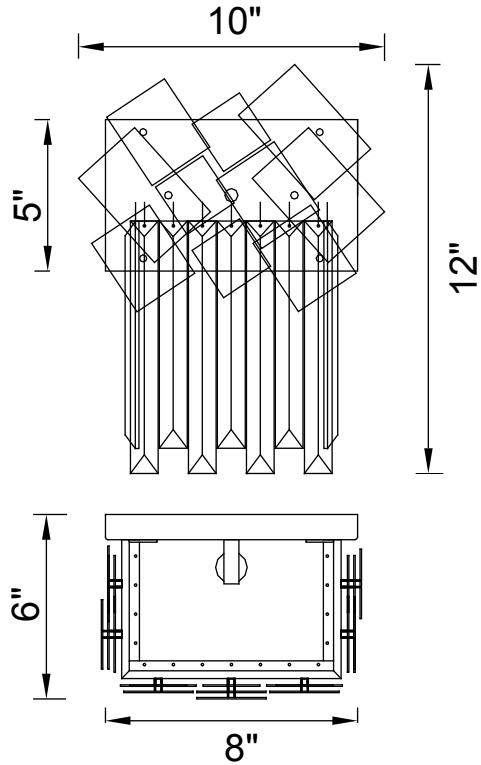

PROJECT: \_\_\_\_\_  
 FIXTURE TYPE: \_\_\_\_\_  
 LOCATION: \_\_\_\_\_  
 CONTACT/PHONE: \_\_\_\_\_

Item	1100W10-1-169
Collection	PANACHE
Category	Wall Light
Finish	Medallion Gold
Glass	-----
Crystal	Clear
Acrylic	-----

Shade Color	-----
Min Assembled Height	12"
Max Assembled Height	-----
Width	10"
Length	-----
Extension Wall Mounts	6"
Input	120V AC,60HZ,AC

Lumens	-----
Light Source	E12
Bulb Info.	1x60W
Included	-----
Dimmable	Yes
Colour Temp	-----
Weight	4.41 Lbs