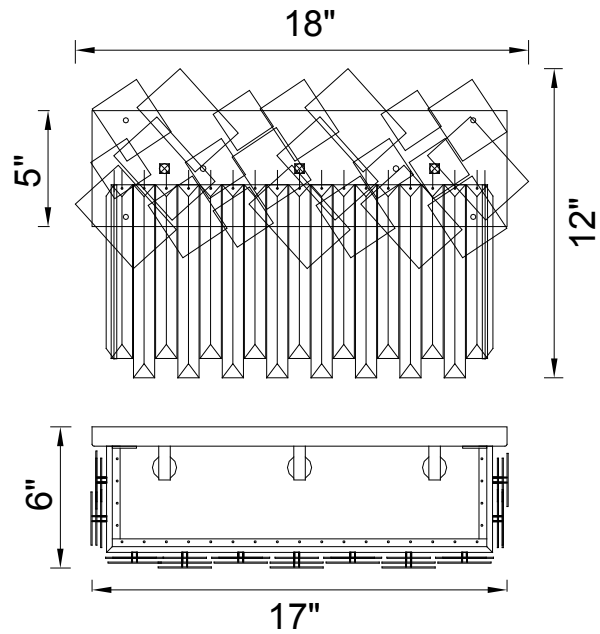

PROJECT: _____
 FIXTURE TYPE: _____
 LOCATION: _____
 CONTACT/PHONE: _____

Item	1100W18-3-169
Collection	PANACHE
Category	Vanity Light
Finish	Medallion Gold
Glass	-----
Crystal	Clear
Acrylic	-----

Shade Color	-----
Min Assembled Height	12"
Max Assembled Height	-----
Width	18"
Length	-----
Extension Wall Mounts	6"
Input	120V AC,60HZ,AC

Lumens	-----
Light Source	E12
Bulb Info.	3x60W
Included	-----
Dimmable	Yes
Colour Temp	-----
Weight	9.48 Lbs

CWI Lighting
 140 Steelcase Rd W
 Markham, ON L3R 3J9
 Canada

CWI Lighting
 295 Fire Tower Dr
 Tonawanda, NY 14150
 USA